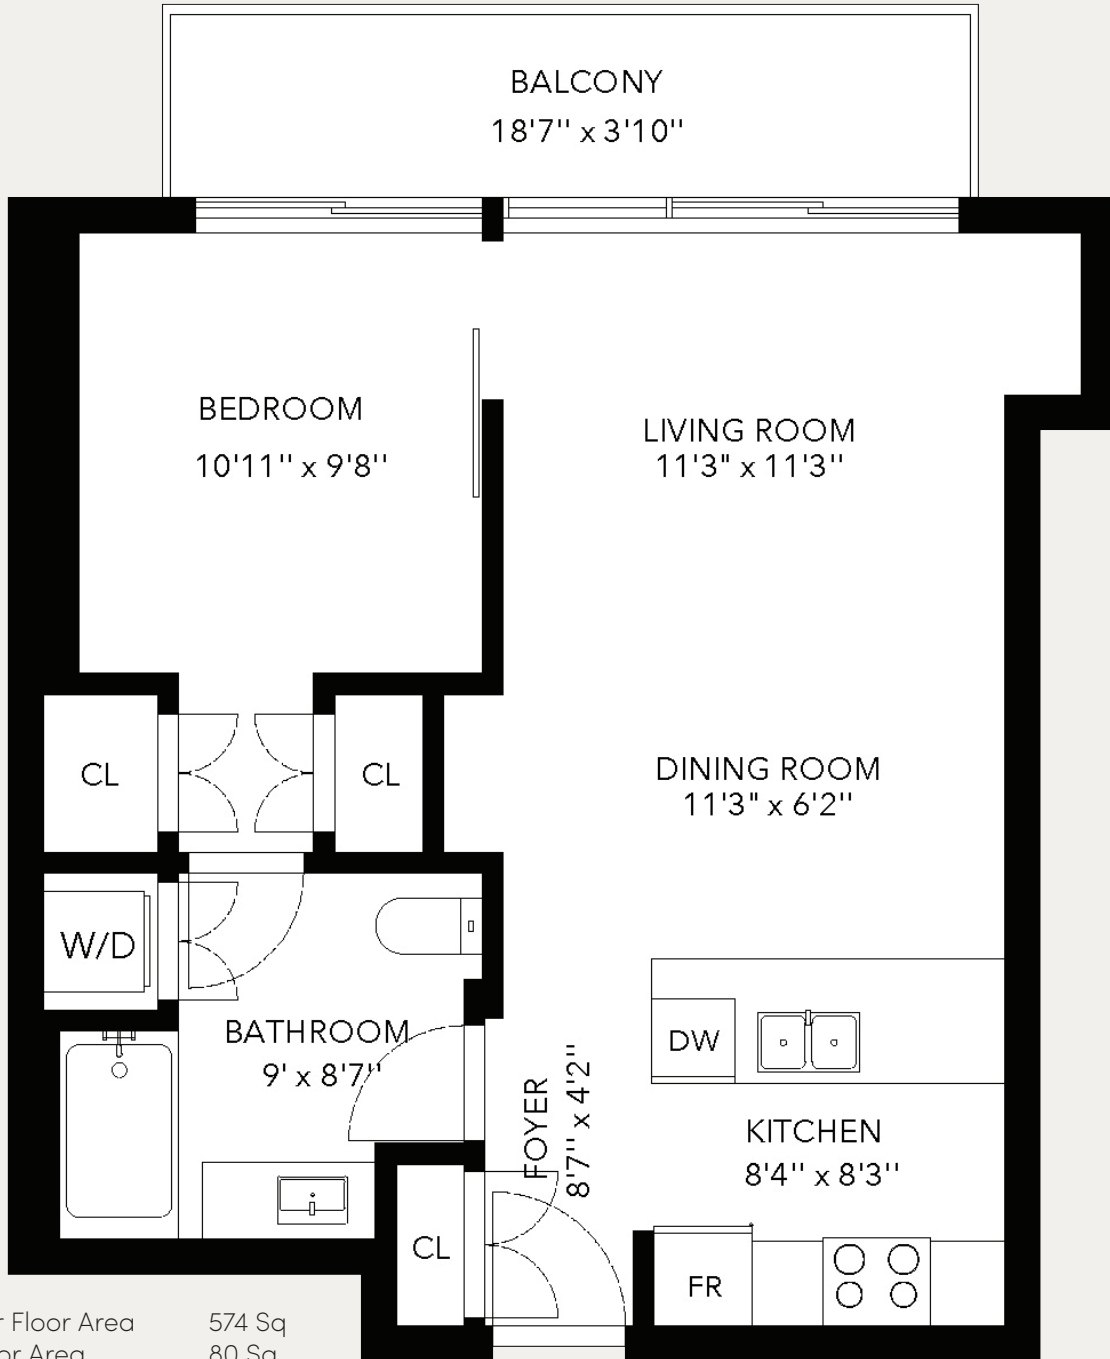

Residence

1106

135 E 17TH STREET
CENTRAL LONSDALE, NORTH VANCOUVER

Interior Floor Area 574 Sq
Outdoor Area 80 Sq
Total Area 654 Sq

Ceiling Height
8'-0"

WEST HAVEN GROUP