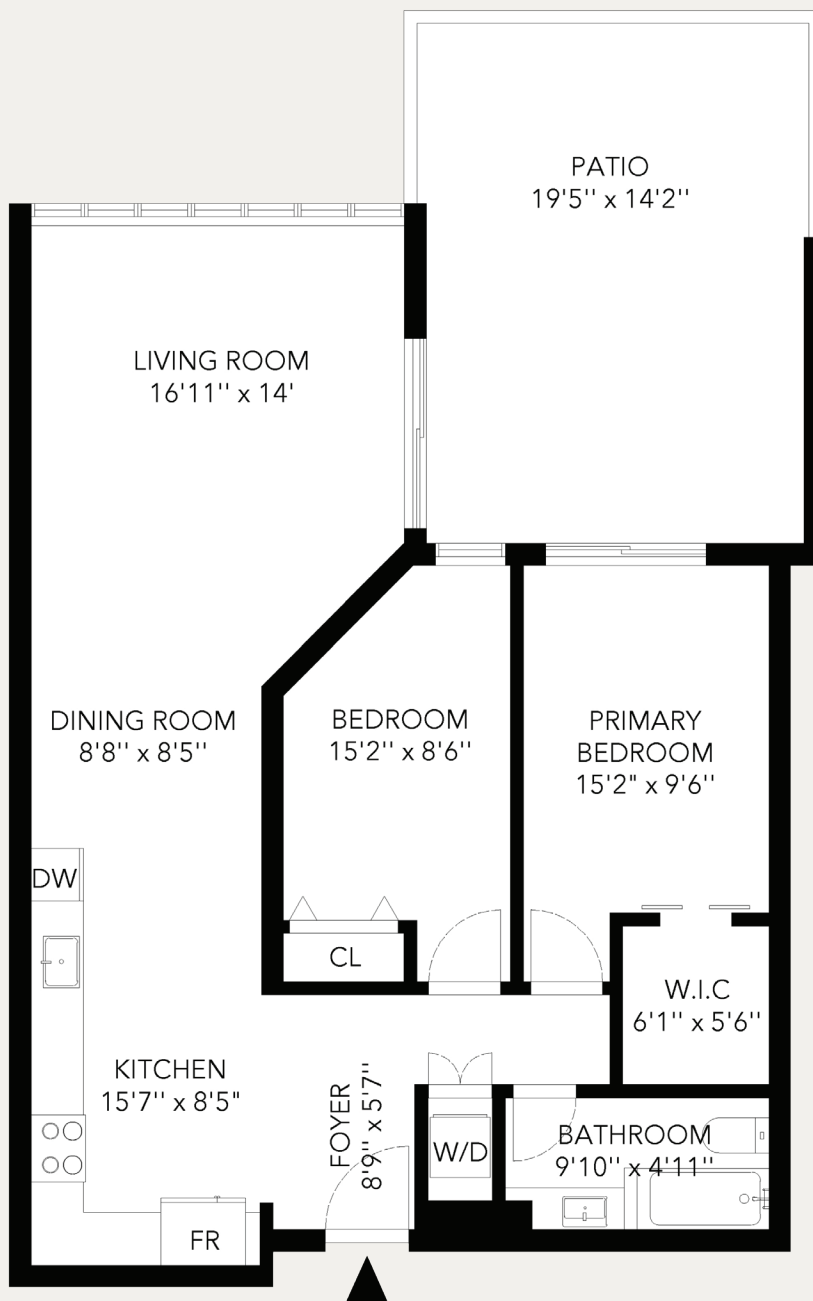

Residence

111

1500 PENDRELL STREET
WEST END, VANCOUVER

Interior Floor Area 912 Sq
Outdoor Area 275 Sq

WEST HAVEN
GROUP