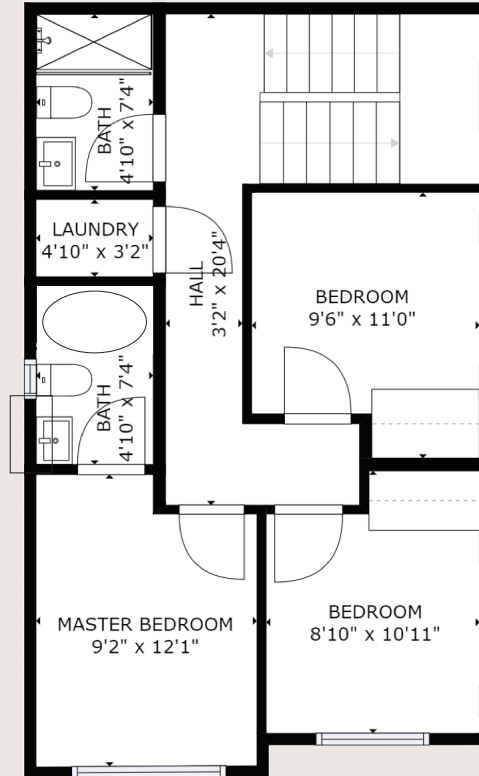

Crawlspace
Height 4'-0"

Main Floor
Ceiling Height 9'-4"

Second Floor
Ceiling Height 9'-0"

Top Floor
Ceiling Height 8'-0"

Main Floor	596 Sq
Second Floor	620 Sq
Top Floor	286 Sq
Total Floor Area	1,502 Sq
Upper Deck	90 Sq
Garage	212 Sq
Crawlspace	594 Sq