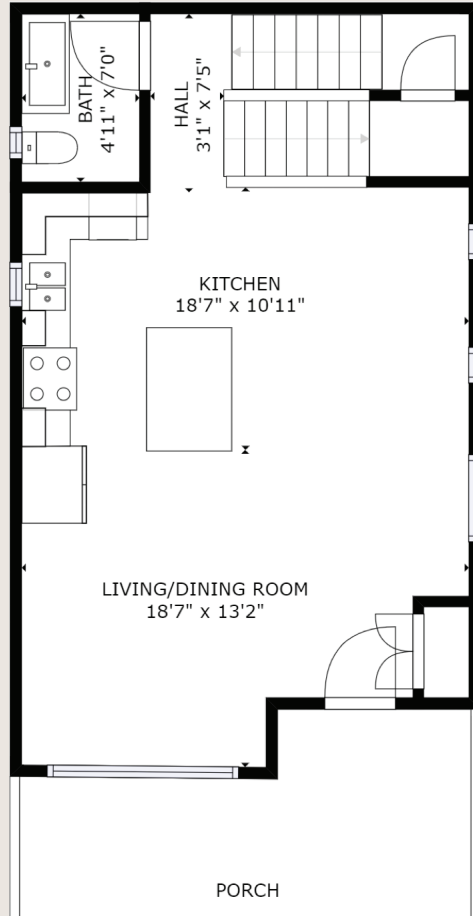

Crawlspace
Height 4'-0"

Main Floor
Ceiling Height 9'-4"

Second Floor
Ceiling Height 9'-0"

Top Floor
Ceiling Height 8'-0"

Main Floor	596 Sq
Second Floor	620 Sq
Top Floor	286 Sq
Total Floor Area	1,502 Sq
Upper Deck	90 Sq
Garage	212 Sq
Crawlspace	594 Sq