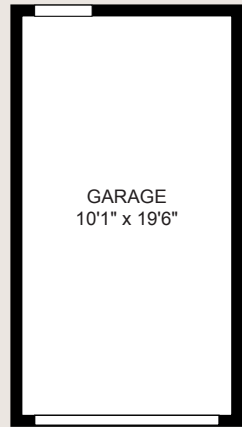

Crawlspace
Height 4'-0"

Main Floor
Ceiling Height 9'-4"

Second Floor
Ceiling Height 9'-0"

Top Floor
Ceiling Height 8'-0"

Main Floor	596 Sq
Second Floor	620 Sq
Top Floor	286 Sq
Total Floor Area	1,502 Sq
Upper Deck	90 Sq
Garage	212 Sq
Crawlspace	594 Sq