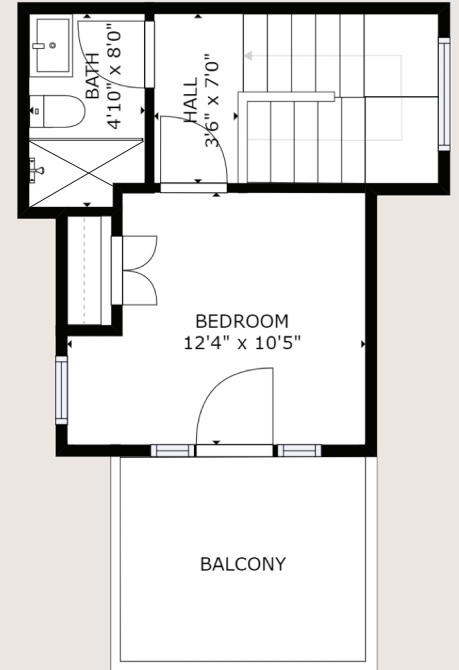

Crawlspace
Height 4'-0"

Main Floor
Ceiling Height 9'-4"

Second Floor
Ceiling Height 9'-0"

Top Floor
Ceiling Height 8'-0"

Main Floor	596 Sq
Second Floor	620 Sq
Top Floor	286 Sq
Total Floor Area	1,502 Sq
Upper Deck	90 Sq
Garage	212 Sq
Crawlspace	594 Sq