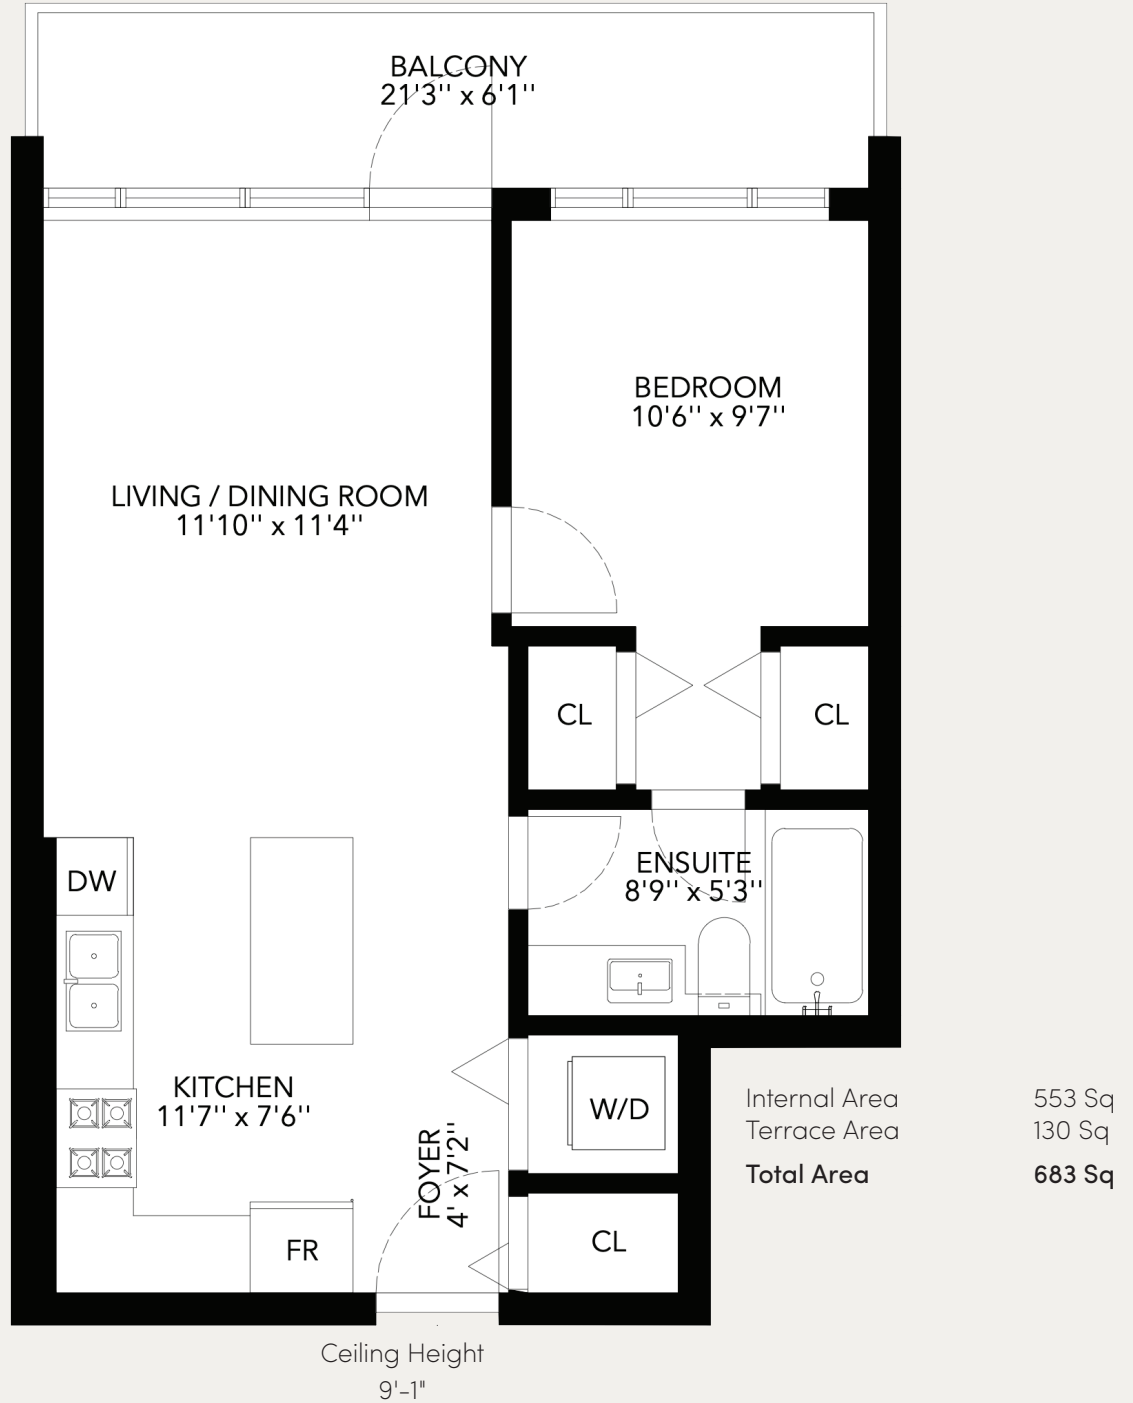

Residence

1205

2388 MADISON AVENUE
BRENTWOOD, BURNABY

WEST HAVEN
GROUP