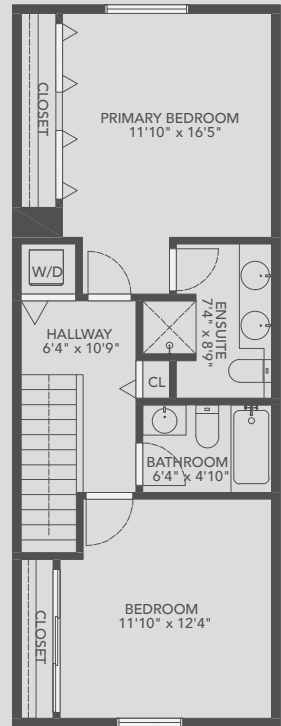

Ceiling Height
8'-0"

Ceiling Height
8'-1"

Main Floor Area	721 Sq
Upper Floor Area	612 Sq
Lower Floor Area	29 Sq
Total Interior Area	1,362 Sq
Balcony Area	64 Sq
Garage Area	473 Sq