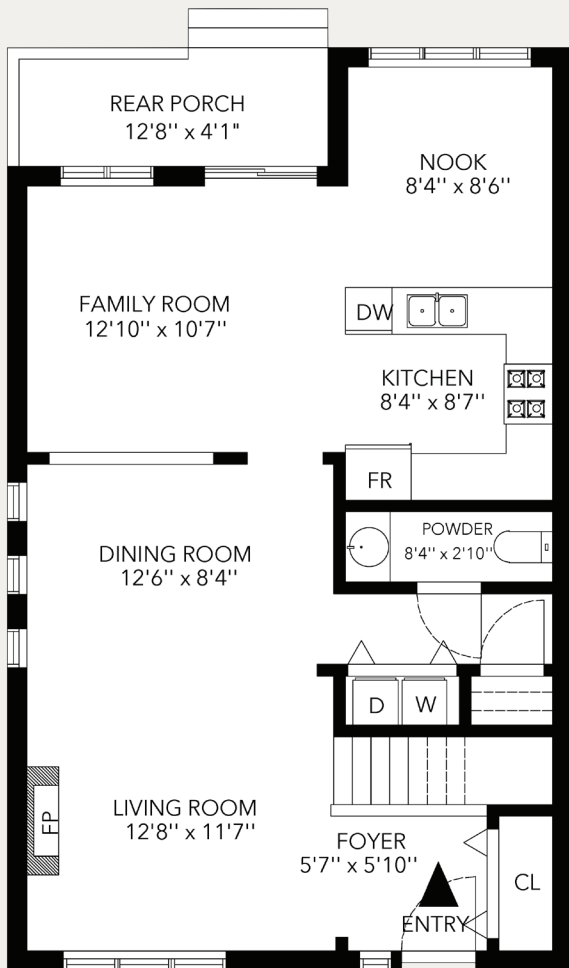

153

STAR CRESCENT
QUEENSBOROUGH

Main Floor Area	776 Sq
Upper Floor Area	799 Sq
Total Area	1,575 Sq
Garage Area	395 Sq

Ceiling Height 9'-0"

Ceiling Height 8'-0"

WEST HAVEN GROUP