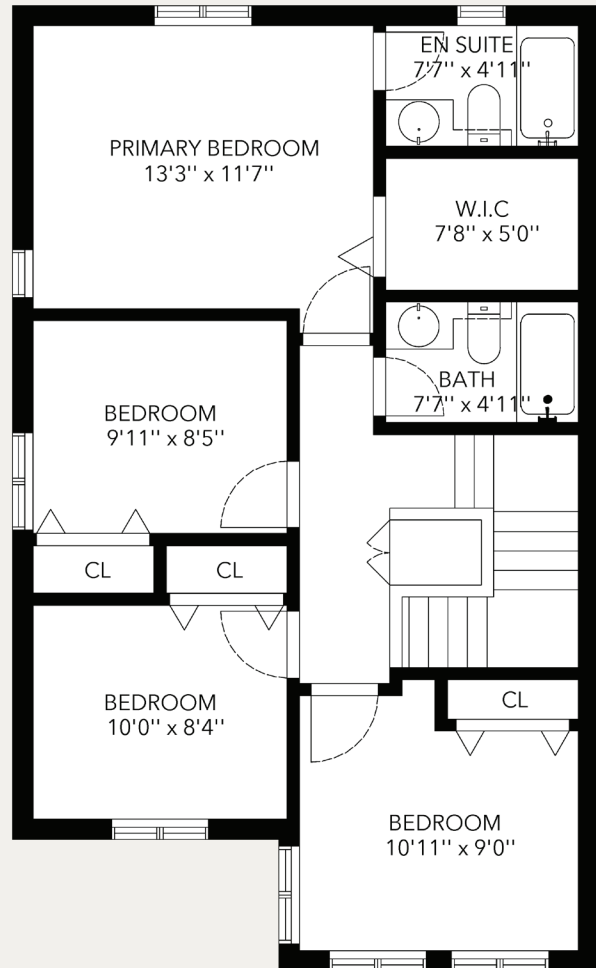

153

STAR CRESCENT
QUEENSBOROUGH

Main Floor Area	776 Sq
Upper Floor Area	799 Sq
Total Area	1,575 Sq
Garage Area	395 Sq

Ceiling Height 9'-0"

Ceiling Height 8'-0"

WEST HAVEN GROUP