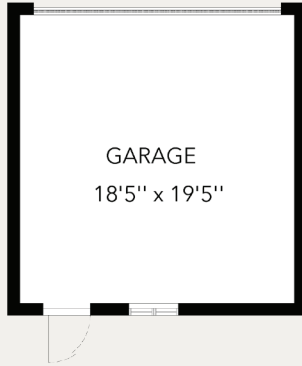

153

STAR CRESCENT
QUEENSBOROUGH

Main Floor Area	776 Sq
Upper Floor Area	799 Sq
Total Area	1,575 Sq
Garage Area	395 Sq

Ceiling Height 9'-0"

Ceiling Height 8'-0"

WEST HAVEN GROUP