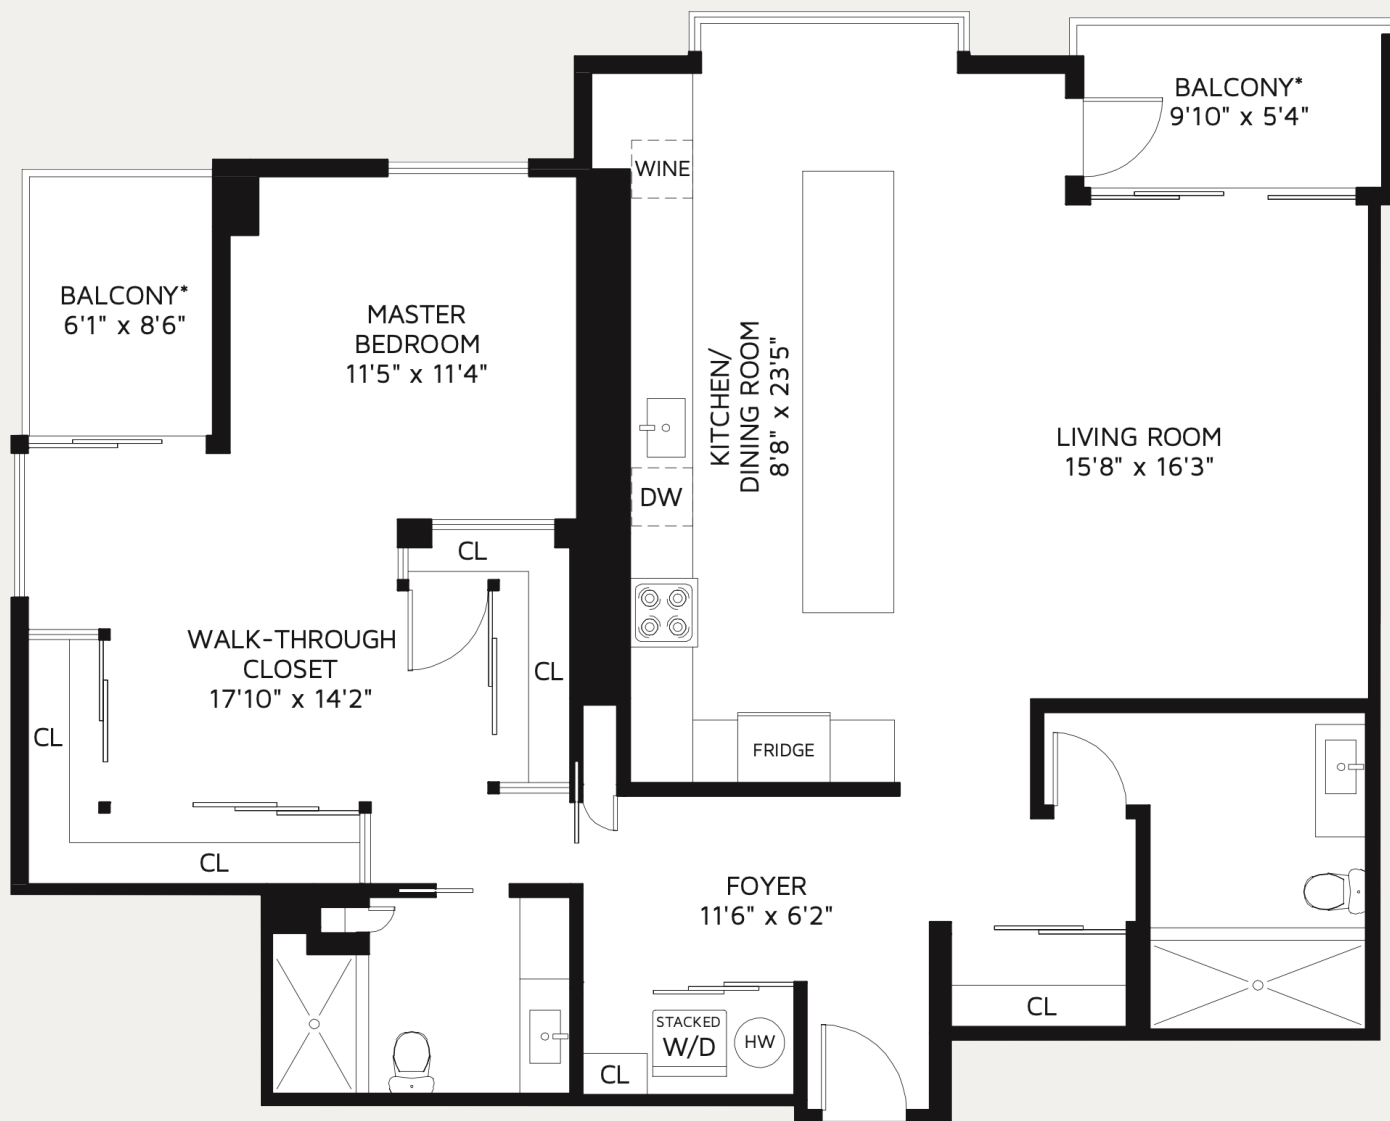

Residence

2001

1500 HOWE STREET
YALETOWN, VANCOUVER

Interior Floor Area 1,319 Sq
Outdoor Area 111 Sq

WEST HAVEN
GROUP