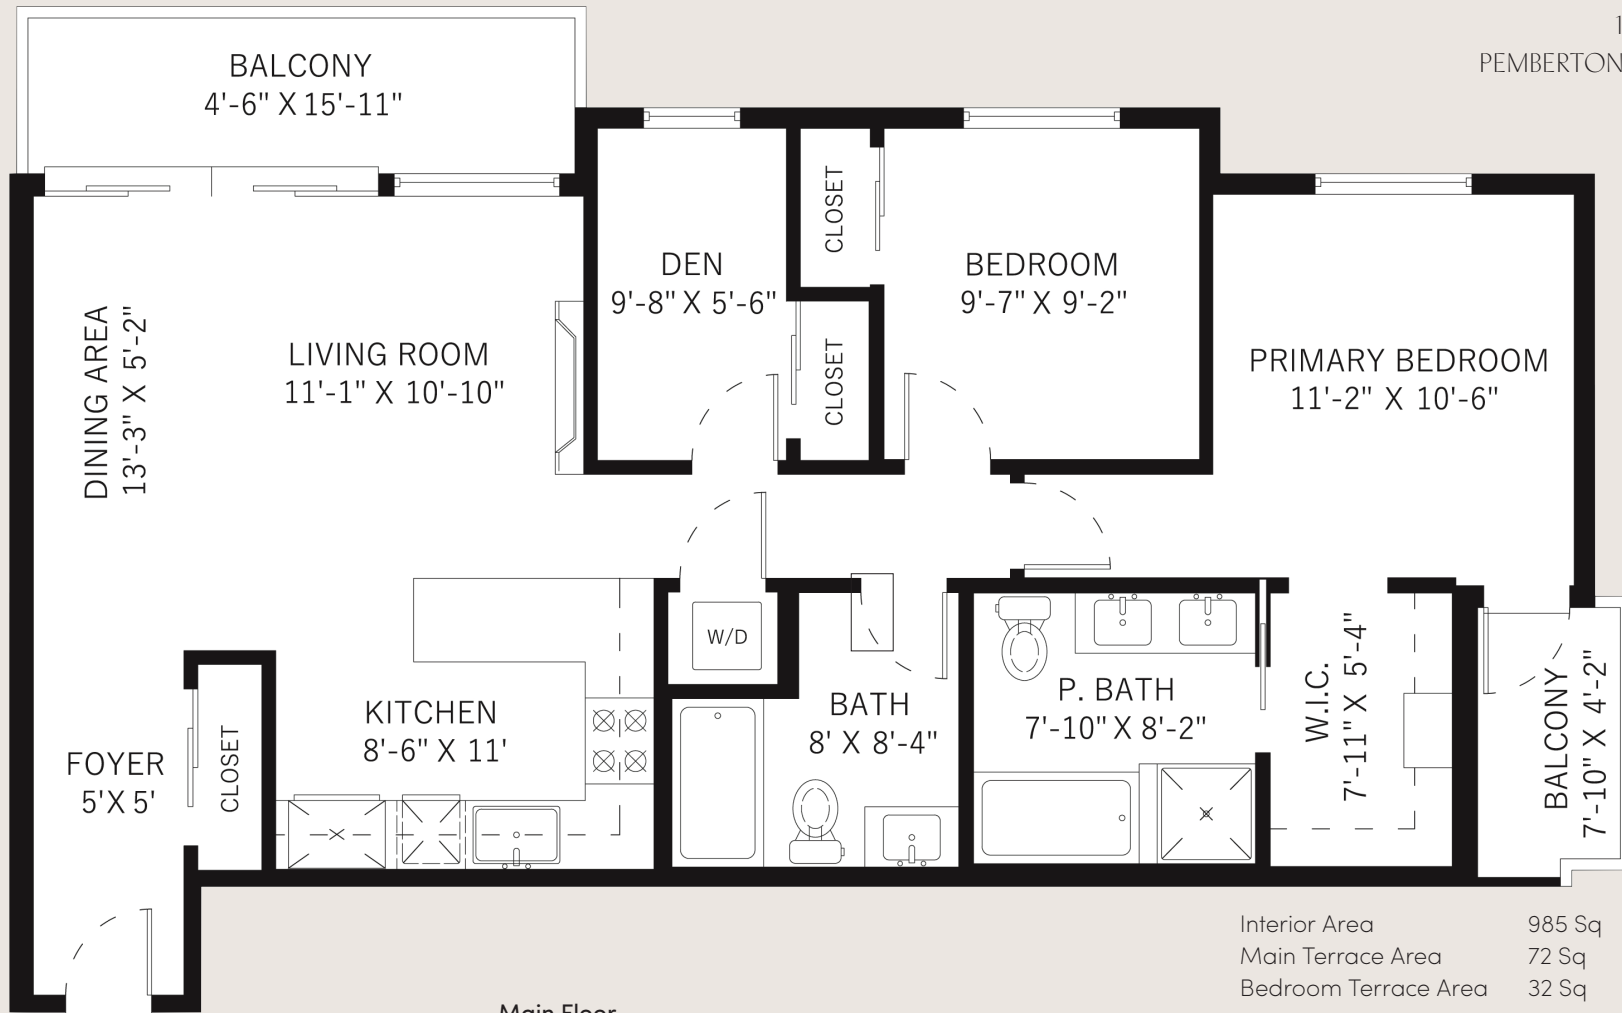

Residence

# 204

1633 TATLOW AVENUE  
PEMBERTON, NORTH VANCOUVER

Main Floor  
Ceiling Height 9'

Interior Area	985 Sq
Main Terrace Area	72 Sq
Bedroom Terrace Area	32 Sq
<b>Total Floor Area</b>	<b>1,089 Sq</b>

## WEST HAVEN GROUP

All measurements from strata plan