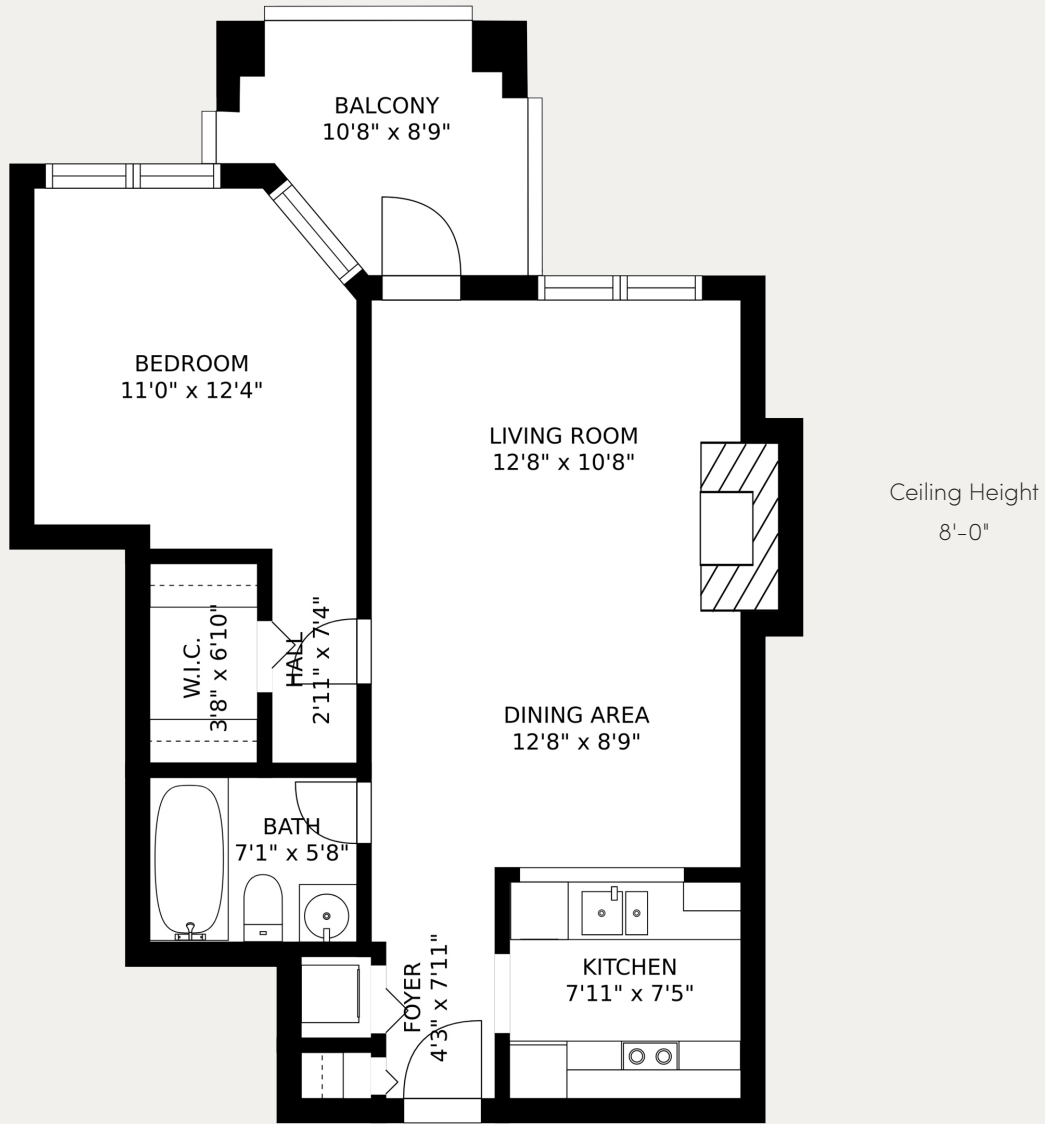

Residence

# 220

98 LAVAL STREET, COQUITLAM  
MAILLARDVILLE

Main Floor Area	695 Sq
Patio	71 Sq
<b>Total Area</b>	<b>766 Sq</b>

**WEST HAVEN**  
GROUP

DAKWIN REALTY DOWNTOWN LTD.