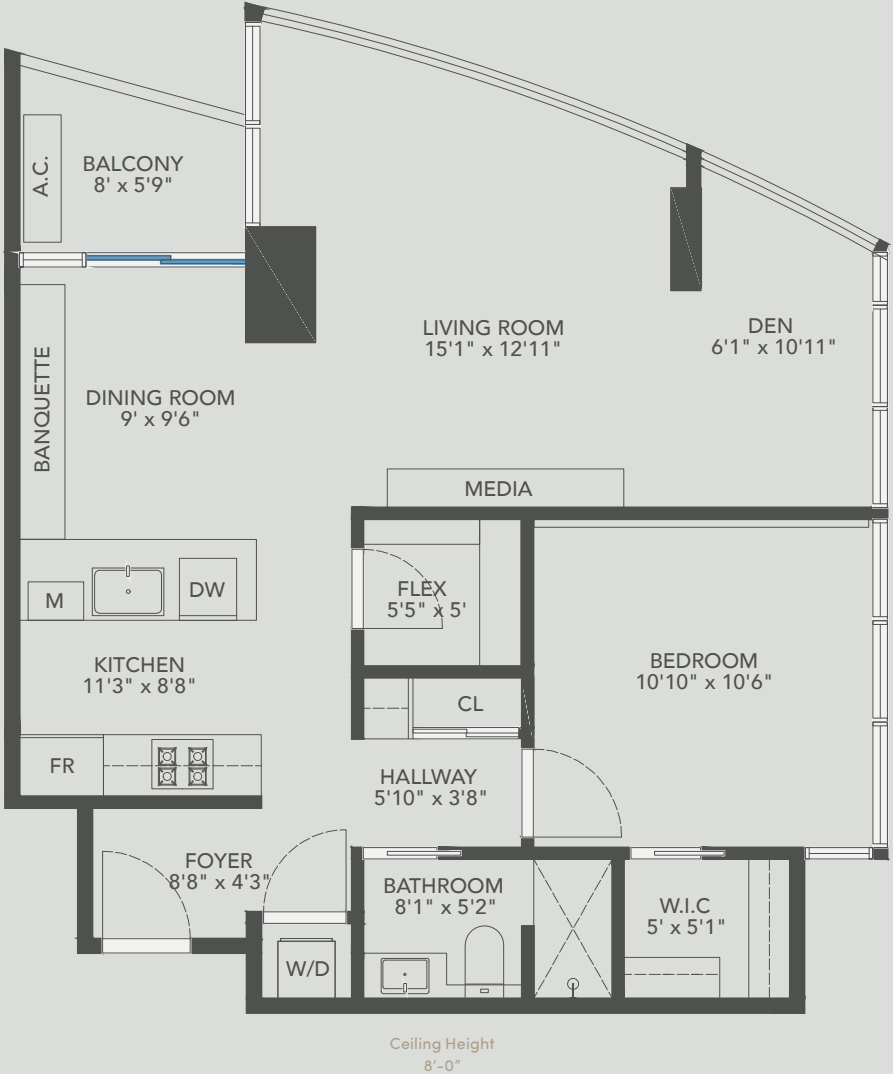

2206 - 1438 RICHARDS STREET
YALETOWN // VANCOUVER

Interior Area 758 Sq
Terrace Area 54 Sq
Total Living Area 812 Sq

Floor plan and measurements are approximate, typically within +/- 2% and are intended for marketing purposes only. Buyers to verify if deemed important and to refer to the strata plan.