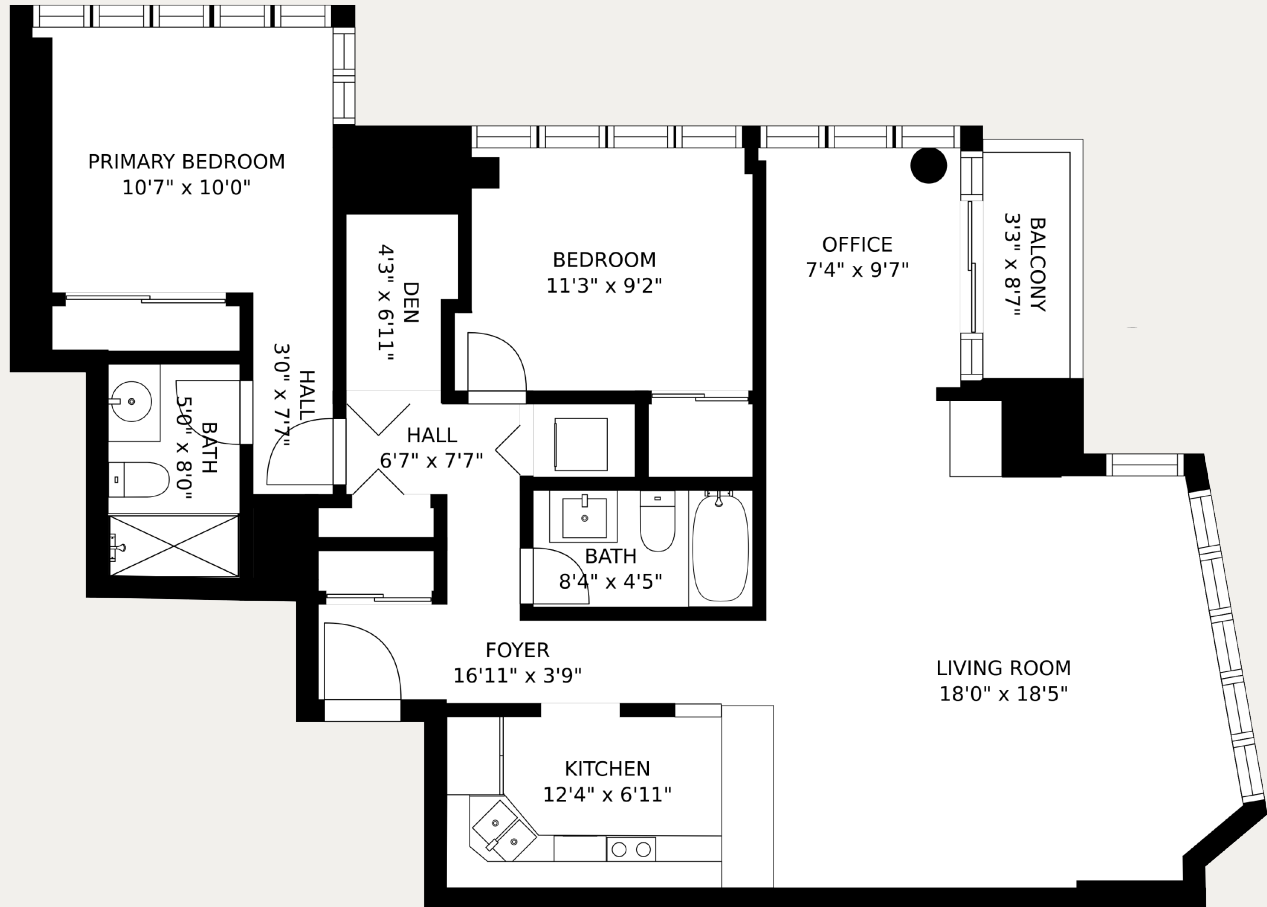

Residence

2801

930 CAMBIE STREET, VANCOUVER
YALETOWN

Main Floor Area	1,137 Sq
Balcony Area	28 Sq
Total Area	1,165 Sq

WEST HAVEN
GROUP

DAKWIN REALTY DOWNTOWN LTD.