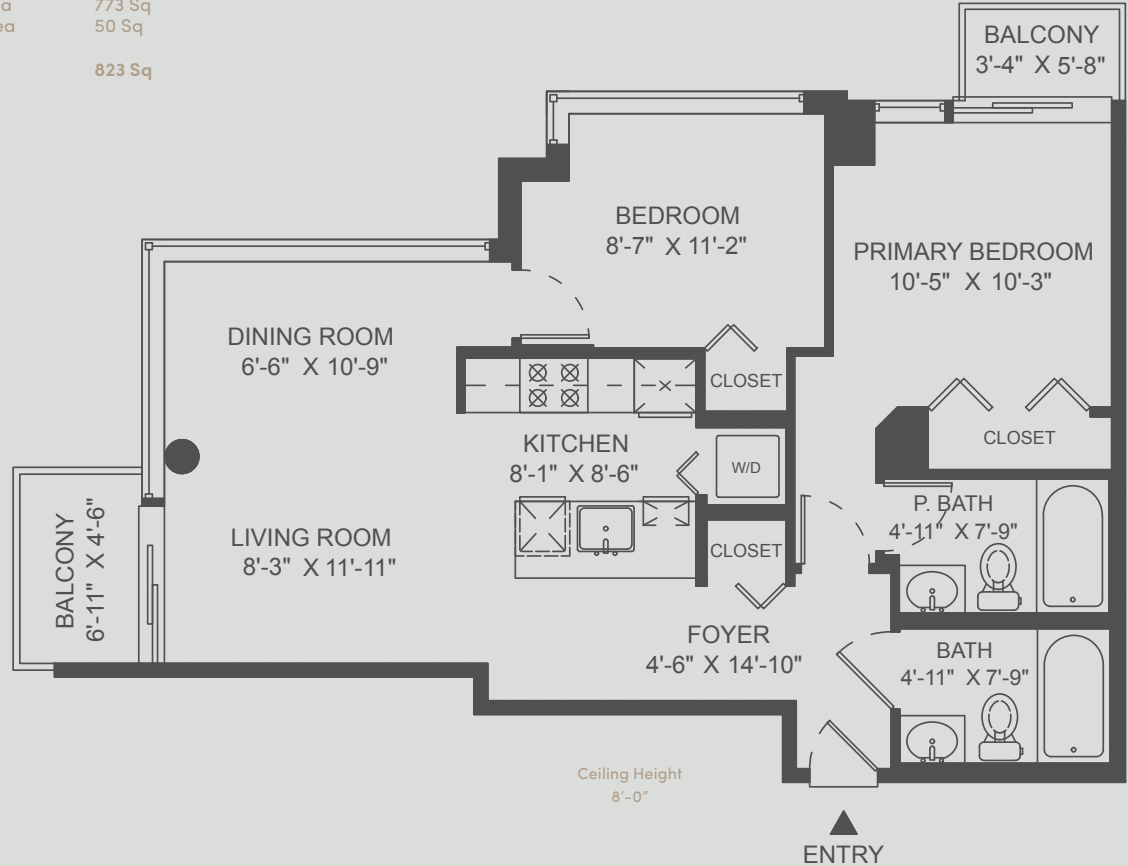

Interior Area 773 Sq
Terrace Area 50 Sq
Total Area 823 Sq

Ceiling Height
8'-0"

▲
ENTRY

Floor plan and measurements are approximate, typically within +/- 2% and are intended for marketing purposes. Buyers to verify if deemed important and to refer to the strata plan.