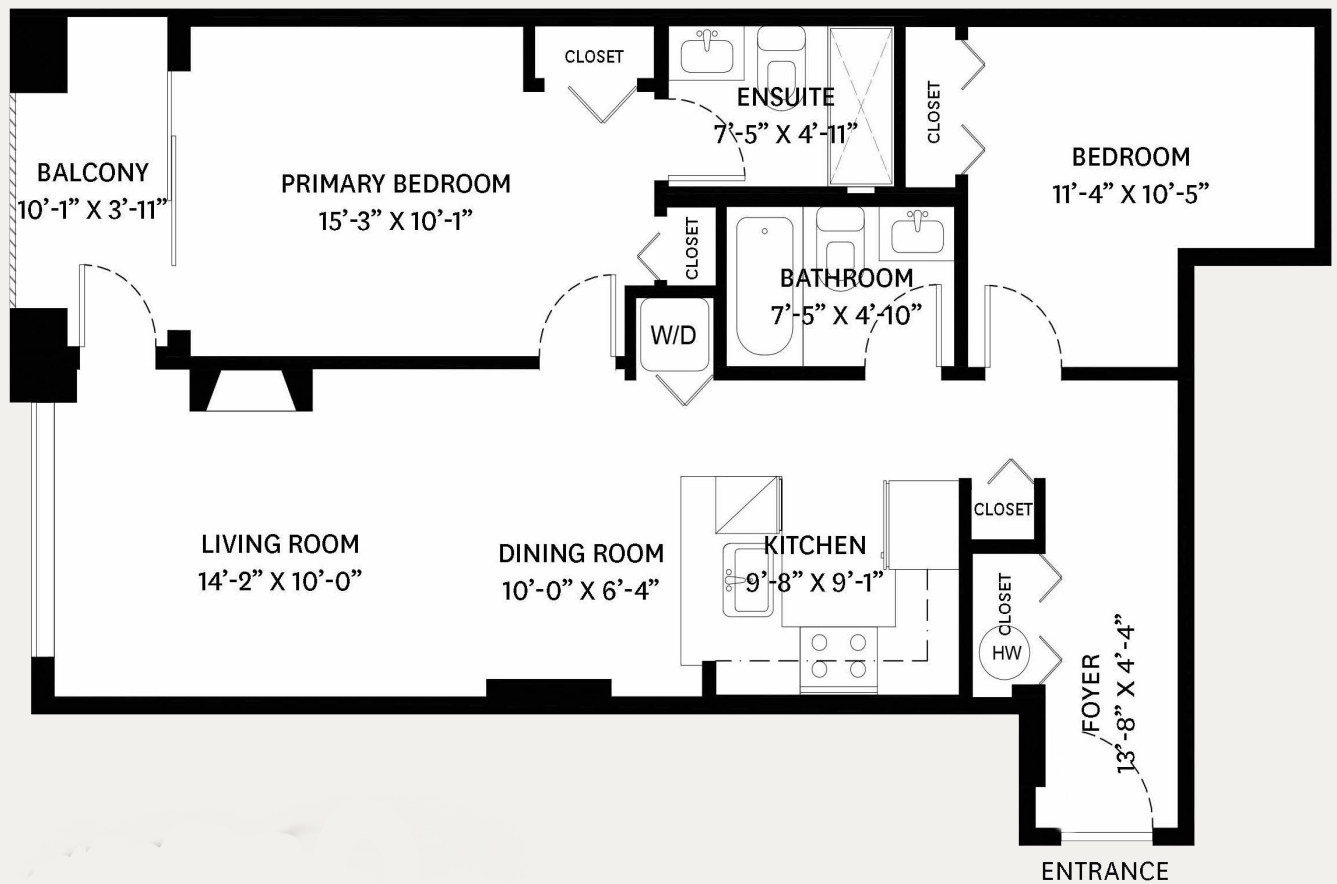

Residence

301

1226 Hamilton Street
Yaletown

Main Floor Area	806 Sq
Balcony Area	44 Sq
Total Area	850 Sq

Ceiling Height
8'-0"

WEST HAVEN
GROUP

DAKWIN REALTY DOWNTOWN LTD.