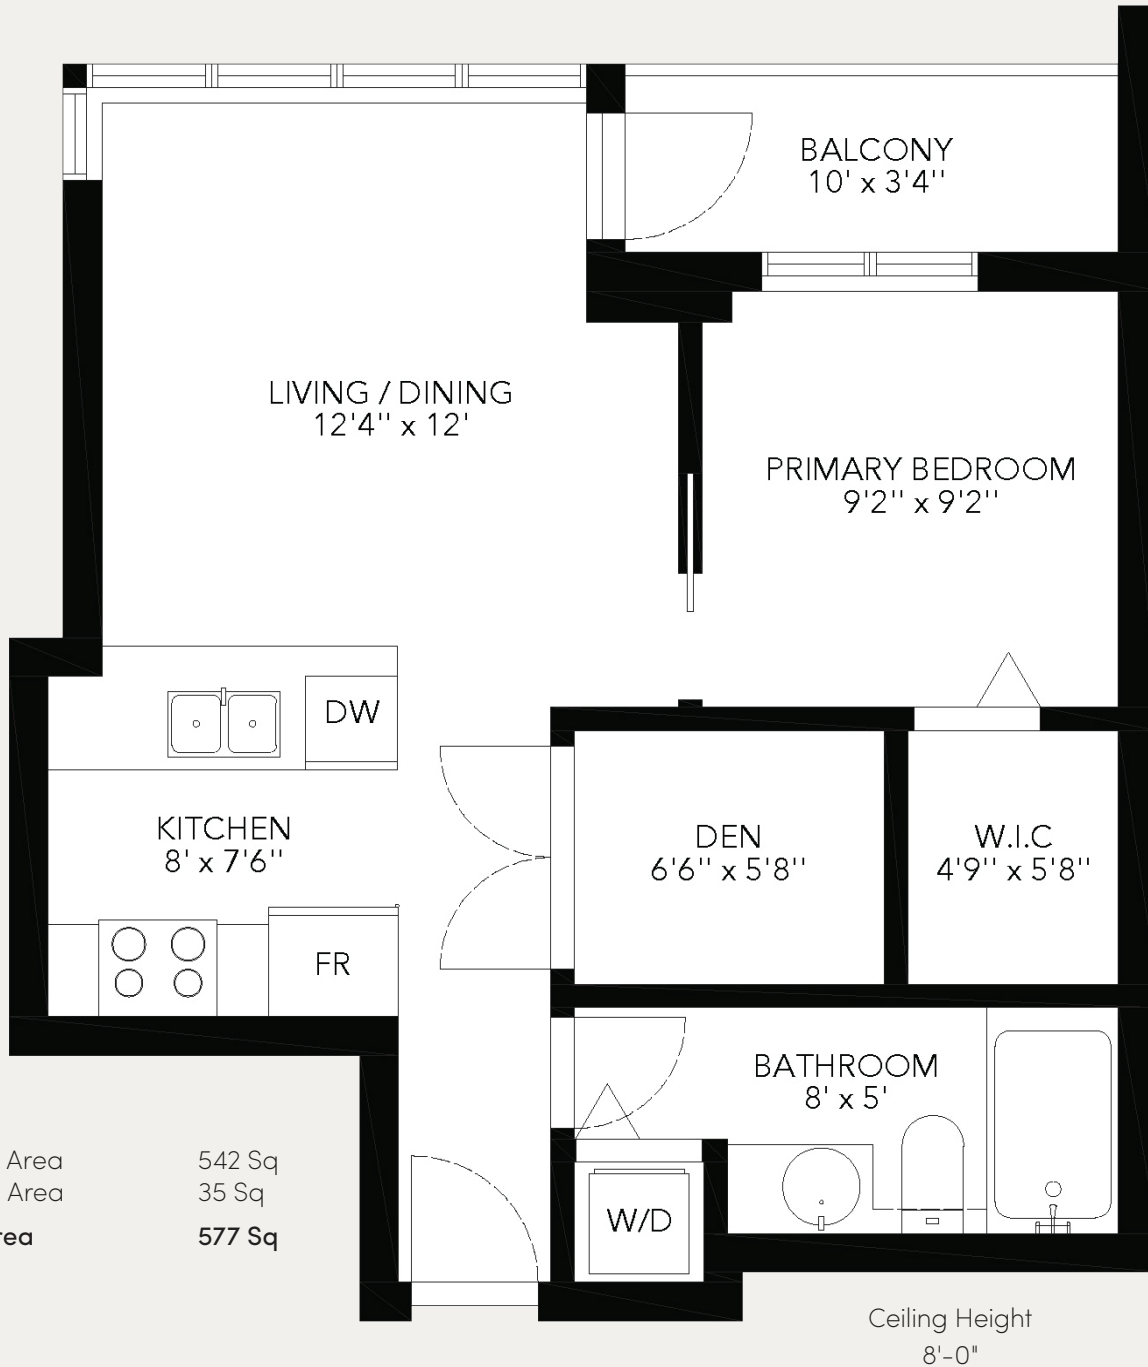

Residence

# 309

1010 RICHARDS STREET  
YALETOWN, VANCOUVER

## WEST HAVEN GROUP

The floor plan and measurements are approximate, typically withing +/- 2%. These are intended strictly for marketing purposes. Buyers to verify if deemed important and to refer to the strata plan.