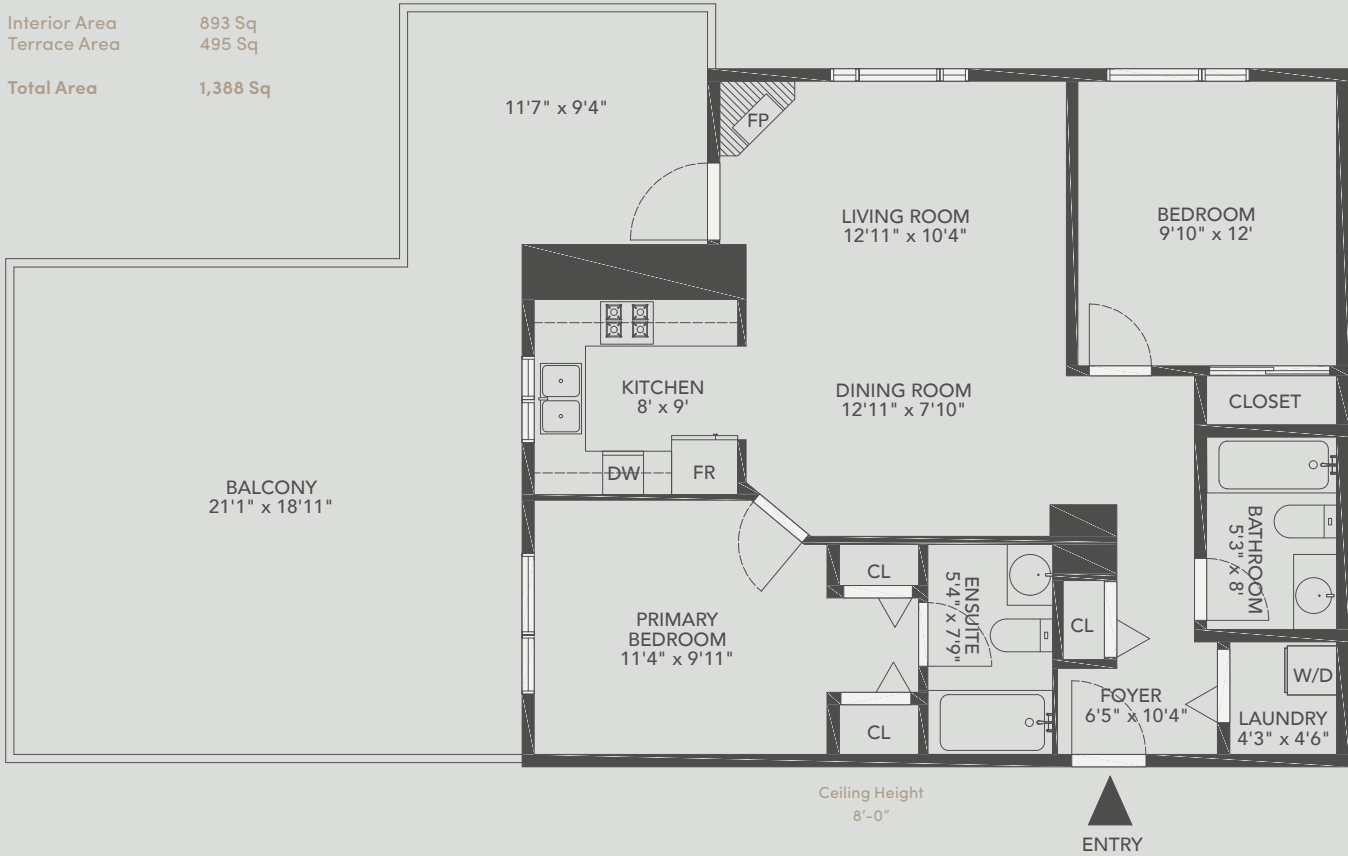

Interior Area 893 Sq
Terrace Area 495 Sq
Total Area 1,388 Sq

Floor plan and measurements are approximate, typically within +/- 2% and are intended for marketing purposes. Buyers to verify if deemed important and to refer to the strata plan.