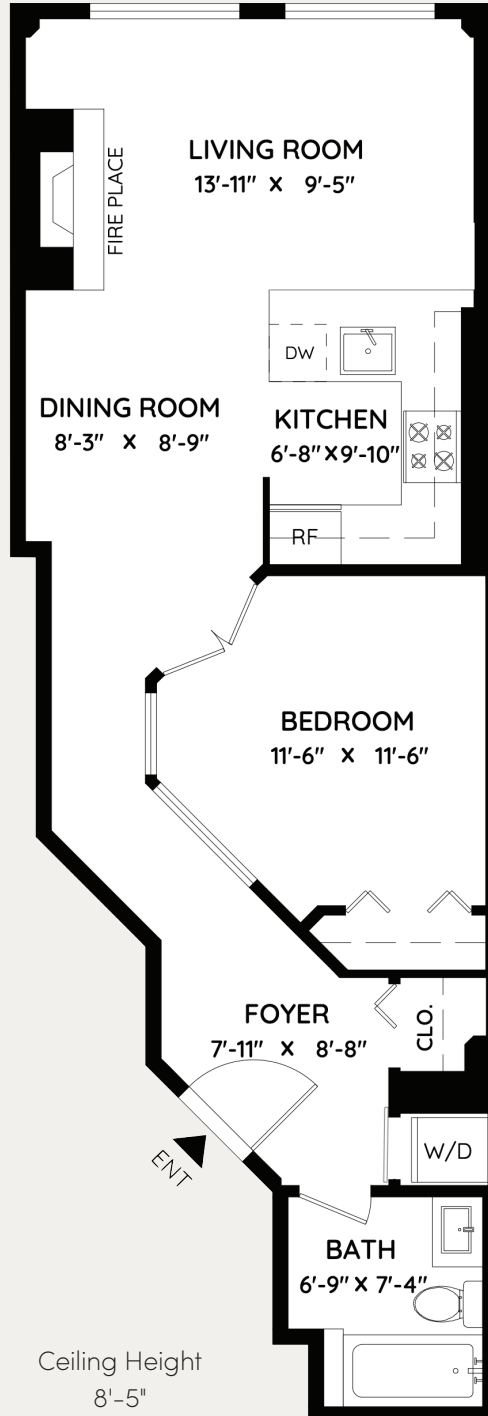

Residence

406

1216 HOMER STREET
YALETOWN, VANCOUVER

Interior Area 693 Sq
Total Area 693 Sq

Ceiling Height
8'-5"

WEST HAVEN
GROUP

The floor plan and measurements are approximate, typically withing +/- 2%. These are intended strictly for marketing purposes. Buyers to verify if deemed important and to refer to the strata plan.