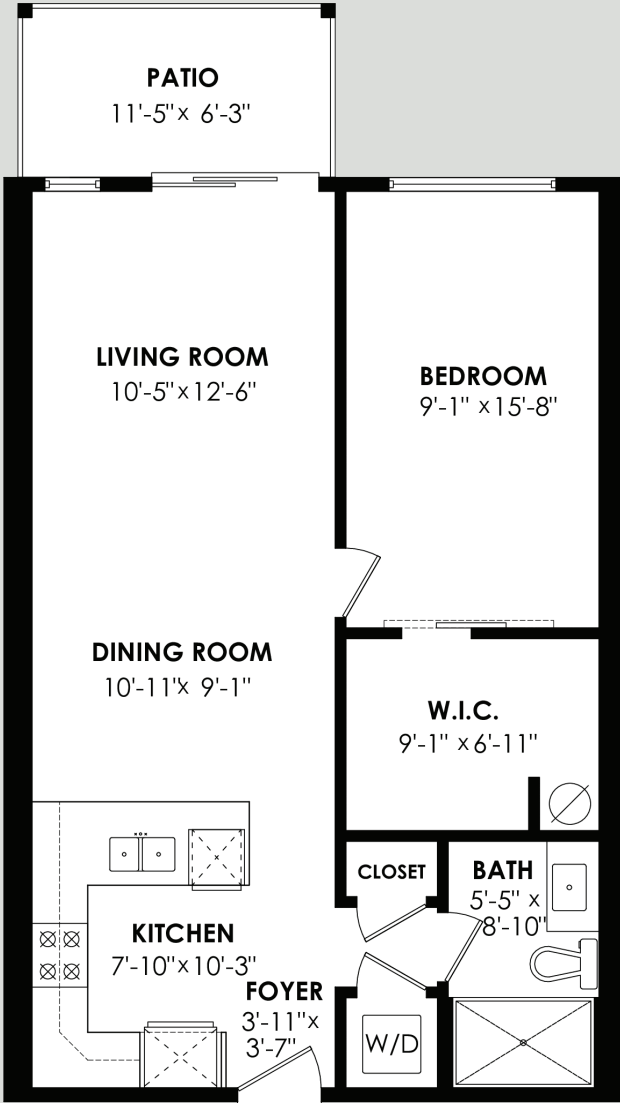

Interior Area 709 Sq  
Outdoor Area 71 Sq  
Total Living Area 780 Sq

Ceiling Height  
9'-0"

The floor plan and measurements are approximate, typically withing +/- 2%. These are intended strictly for marketing purposes. Buyers to verify if deemed important and to refer to the strata plan.