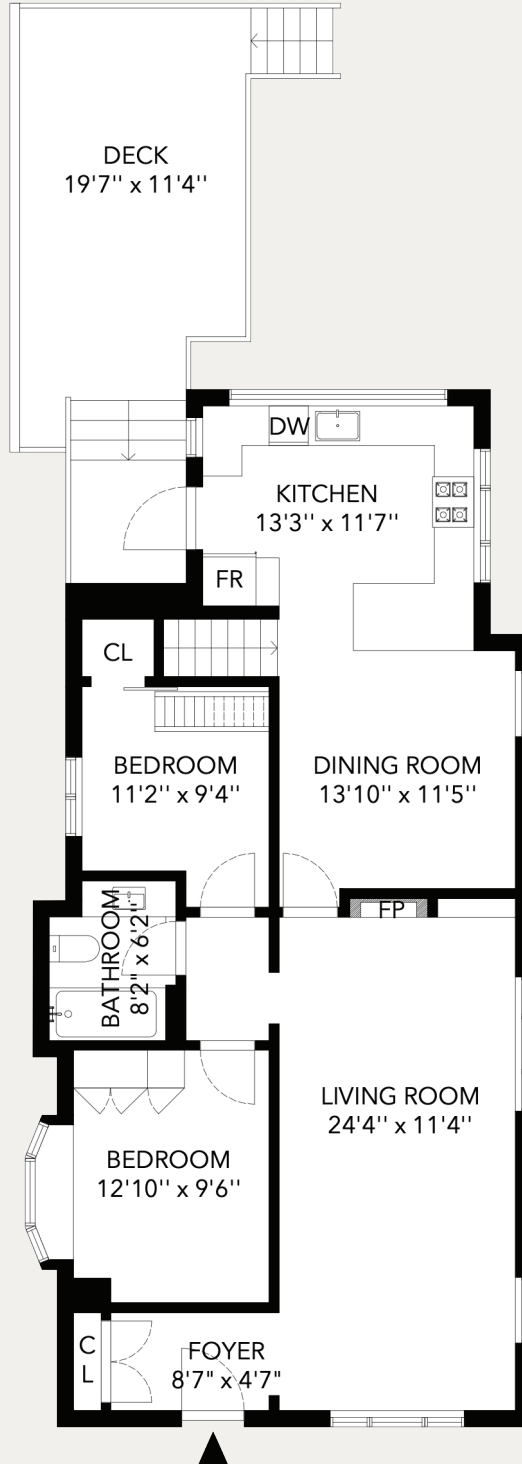

Residence

4151

WINDSOR STREET
FRASER, VANCOUVER

Lower Floor	893 Sq
Main Floor	1,051 Sq
Lower Floor	61 Sq
Total Area	2,005 Sq
Deck Area	217 Sq

Ceiling Height
7'-0"

Ceiling Height
8'-0"

Ceiling Height
4'-6"

WEST HAVEN GROUP