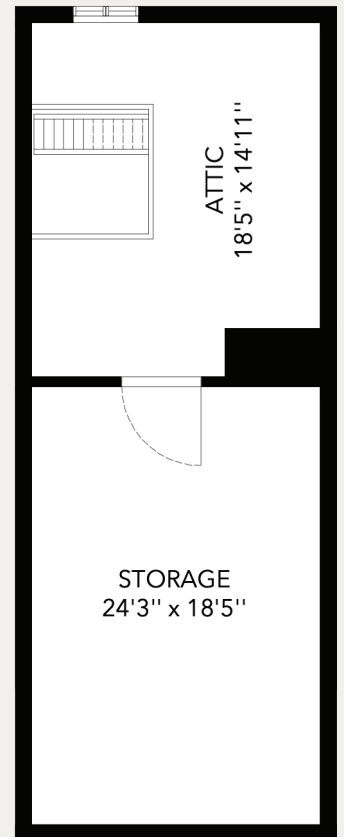

Residence

4151

WINDSOR STREET
FRASER, VANCOUVER

Lower Floor	893 Sq
Main Floor	1,051 Sq
Lower Floor	61 Sq
Total Area	2,005 Sq
Deck Area	217 Sq

Ceiling Height
7'-0"

Ceiling Height
8'-0"

Ceiling Height
4'-6"

WEST HAVEN GROUP