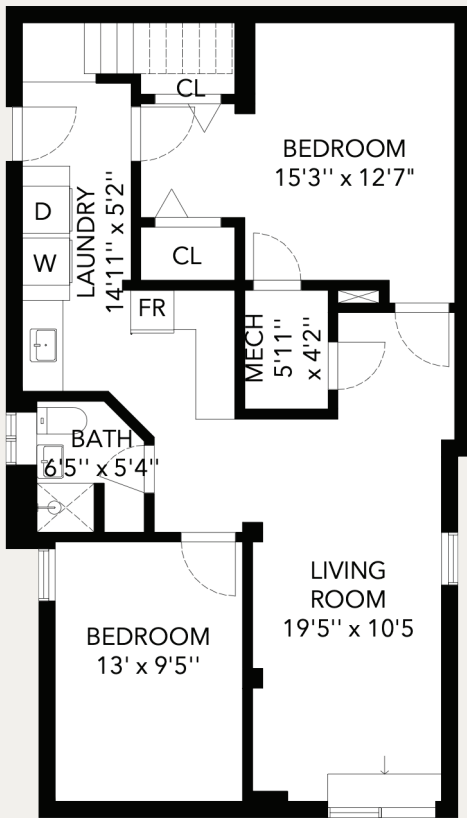

Residence

4151

WINDSOR STREET
FRASER, VANCOUVER

Lower Floor	893 Sq
Main Floor	1,051 Sq
Lower Floor	61 Sq
Total Area	2,005 Sq
Deck Area	217 Sq

Ceiling Height
7'-0"

Ceiling Height
8'-0"

Ceiling Height
4'-6"

WEST HAVEN GROUP