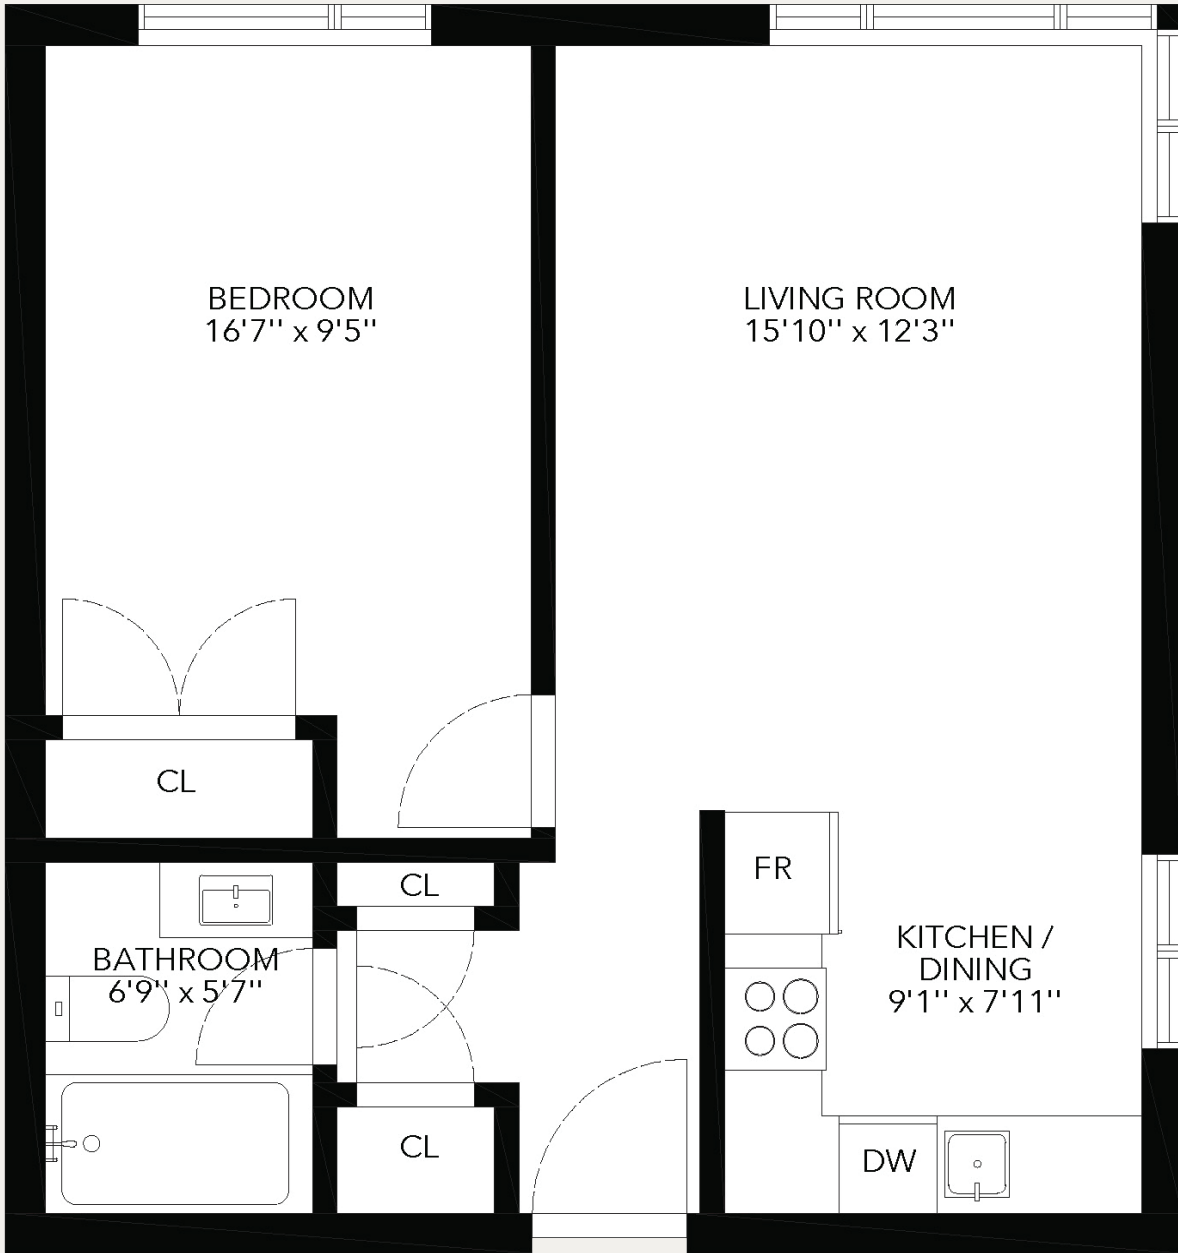

Residence

5

2469 CORNWALL STREET
KITSILANO, VANCOUVER

Ceiling Height
8'-0"

Internal Area 712 Sq
Total Area 712 Sq

WEST HAVEN
GROUP

The floor plan and measurements are approximate, typically withing +/- 2%. These are intended strictly for marketing purposes. Buyers to verify if deemed important and to refer to the strata plan.