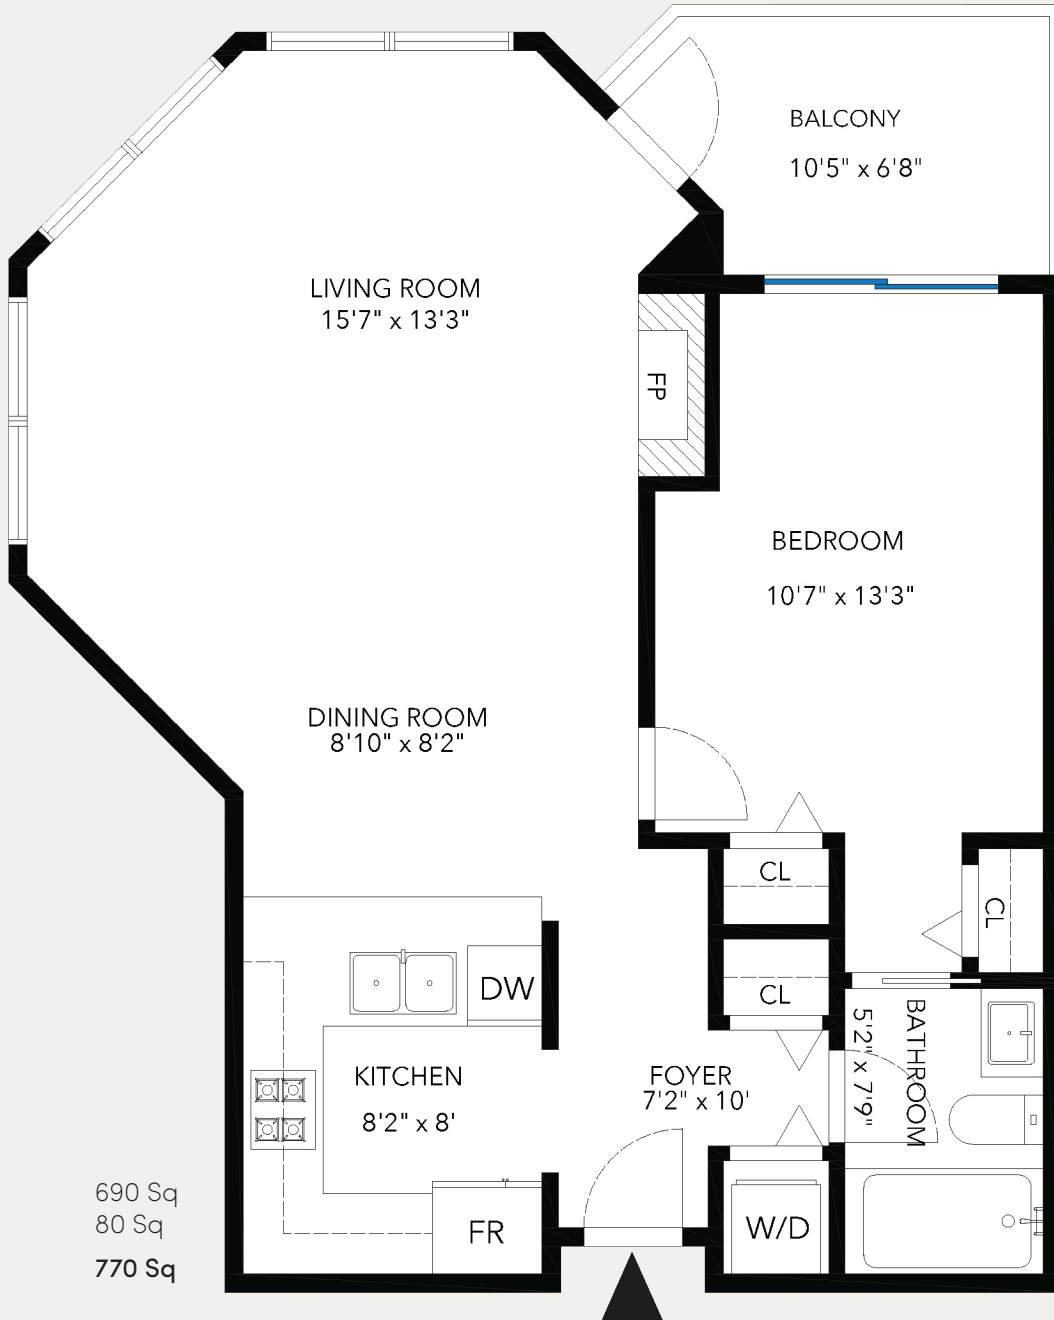

Residence

# 506

210 ELEVENTH STREET  
UPTOWN, NEW WESTMINSTER

Internal Area  
Terrace Area  
Total Area

690 Sq  
80 Sq  
770 Sq

Ceiling Height  
12'-7"

**WEST HAVEN**  
GROUP

The floor plan and measurements are approximate, typically withing +/- 2%. These are intended strictly for marketing purposes. Buyers to verify if deemed important and to refer to the strata plan.