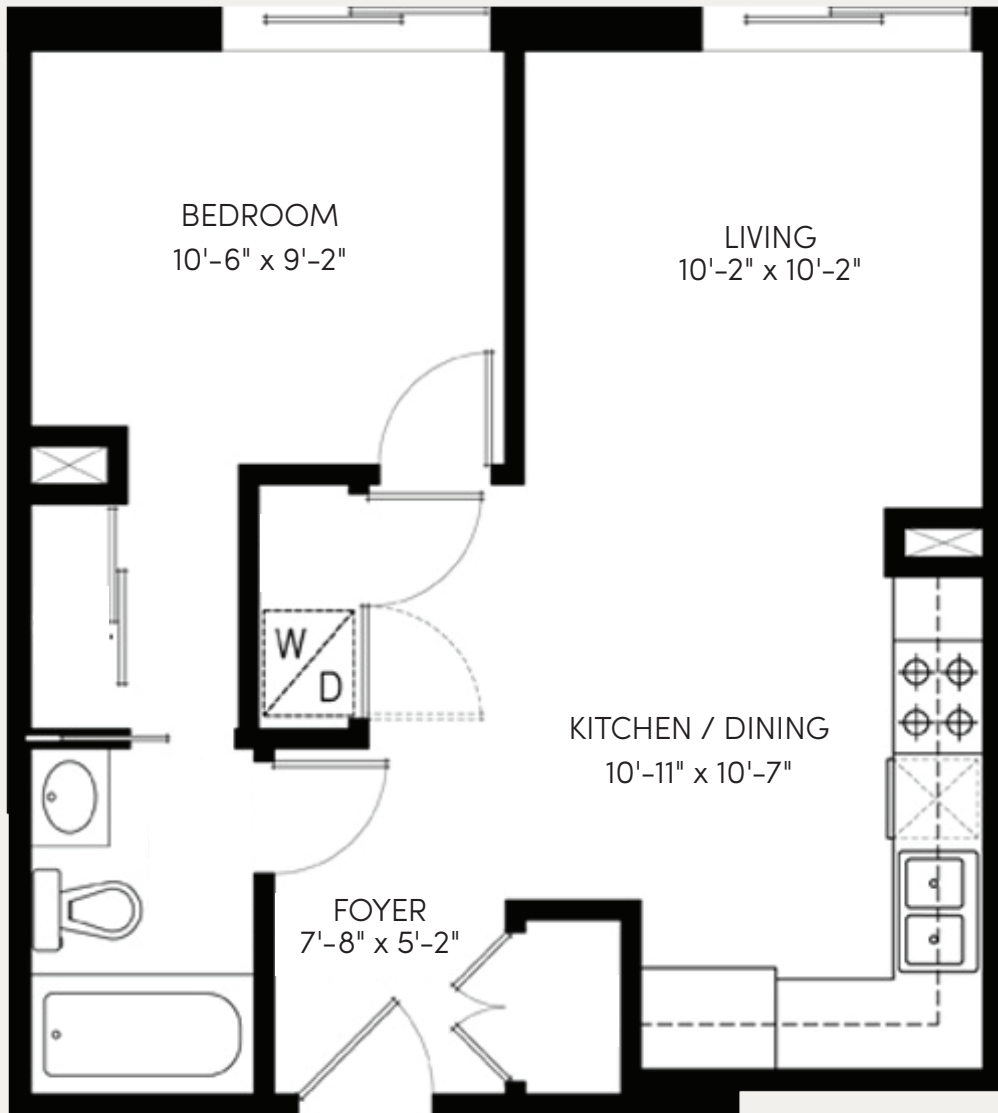

Residence

510

66 W. CORDOVA ST
DOWNTOWN, VANCOUVER

Main Floor Area
Ceiling Height

535 Sq
8'-0"

WEST HAVEN
GROUP

DAKWIN REALTY DOWNTOWN LTD.