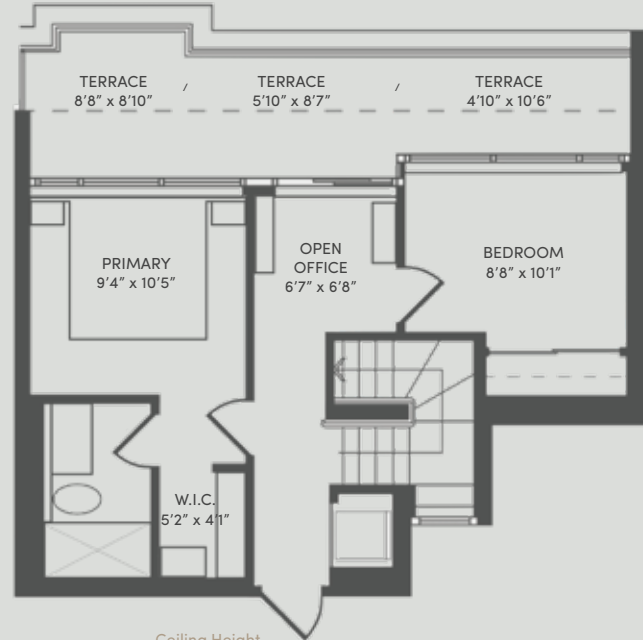

Interior Area 1,161 Sq
 Terrace Area 230 Sq
 Total Area 1,391 Sq

Ceiling Height
8'-3"

Ceiling Height
8'-0"

Floor plan and measurements are approximate, typically within +/- 2% and are intended for marketing purposes. Buyers to verify if deemed important and to refer to the strata plan.