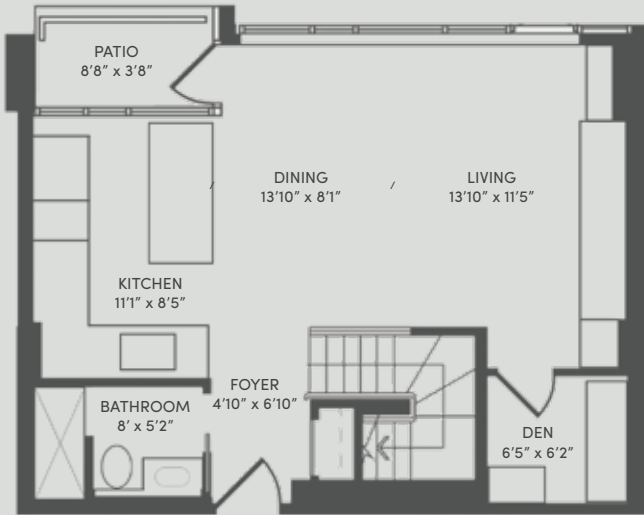

Interior Area 1,161 Sq
 Terrace Area 230 Sq
 Total Area 1,391 Sq

Ceiling Height
8'-3"

Ceiling Height
8'-0"

Floor plan and measurements are approximate, typically within +/- 2% and are intended for marketing purposes. Buyers to verify if deemed important and to refer to the strata plan.