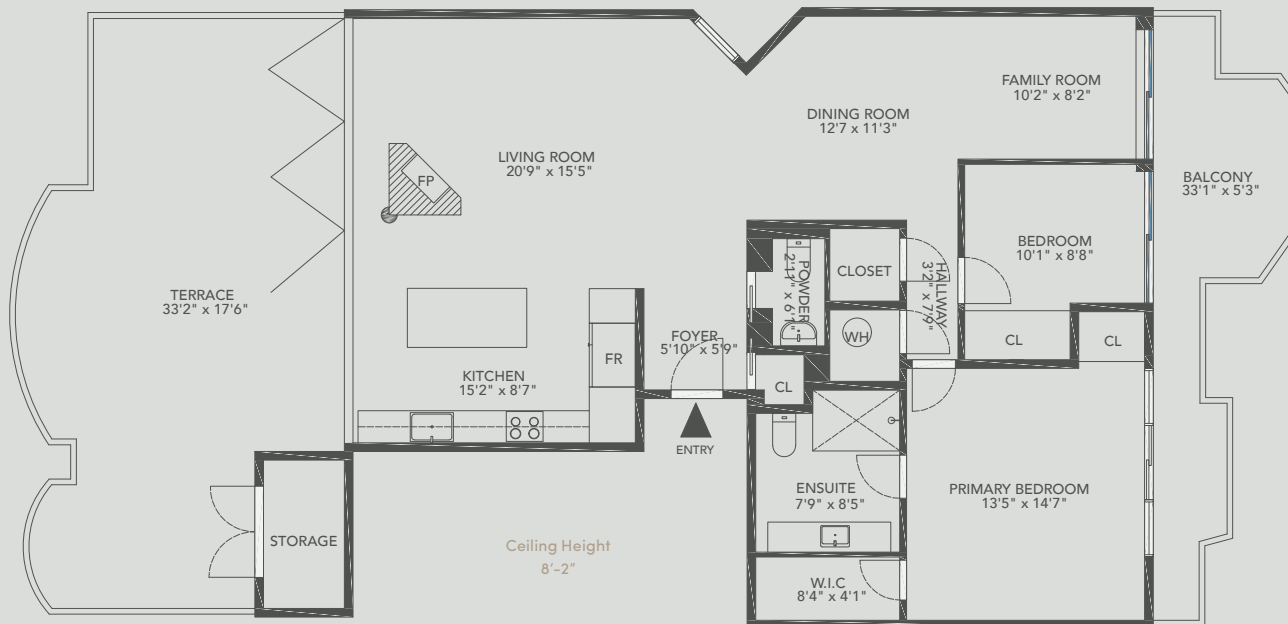

Interior Area 1,279 Sq
Terrace Area 747 Sq
Total Area 2,026 Sq

Floor plan and measurements are approximate, typically within +/- 2% and are intended for marketing purposes. Buyers to verify if deemed important and to refer to the strata plan.