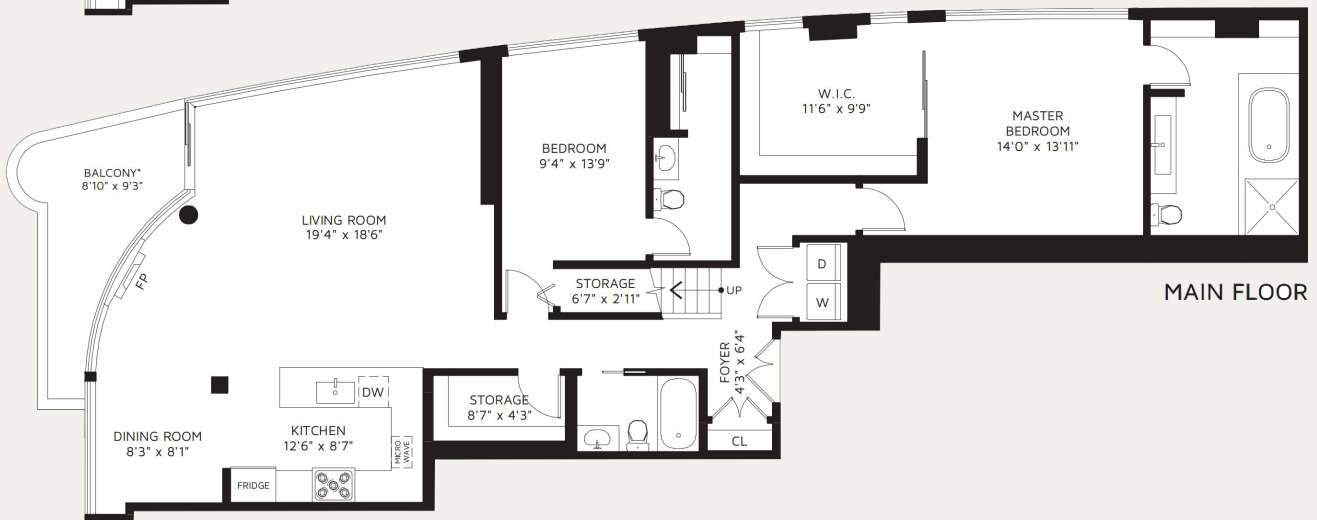

Residence

3502

33 SMITHE STREET, VANCOUVER
YALETOWN

Main Floor Area	1,743 Sq	Main Floor Balcony	120 Sq
Upper Floor Area	453 Sq	Upper Floor Balcony	204 Sq
Total Area	2,196 Sq	Total Balcony Area	324 Sq

WEST HAVEN
GROUP