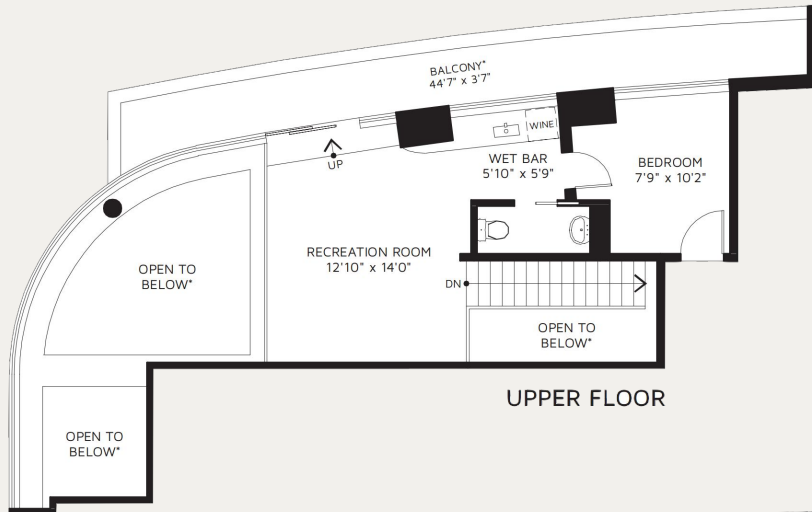

Residence

3502

33 SMITHE STREET, VANCOUVER
YALETOWN

Main Floor Area	1,743 Sq	Main Floor Balcony	120 Sq
Upper Floor Area	453 Sq	Upper Floor Balcony	204 Sq
Total Area	2,196 Sq	Total Balcony Area	324 Sq

WEST HAVEN
GROUP