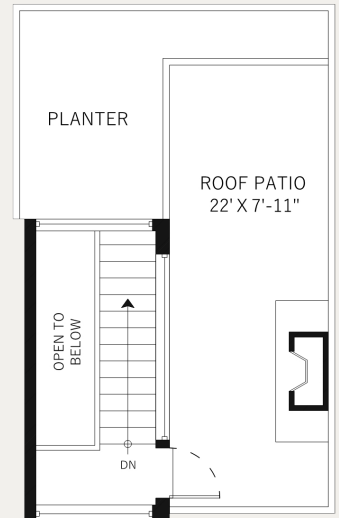

# 1437

Howe Street, Vancouver  
Yaletown

Ceiling Height  
18'

Ceiling Height  
7'-9"

Ceiling Height  
8'-6"

Main Floor Area	493 Sq
Mezzanine Floor Area	224 Sq
Upper Floor	501 Sq
Top Floor	68 Sq
<b>Total Area</b>	<b>1286 Sq</b>

Patio	88 Sq
Roof Patio	190 Sq
<b>Total Patio</b>	<b>278 Sq</b>