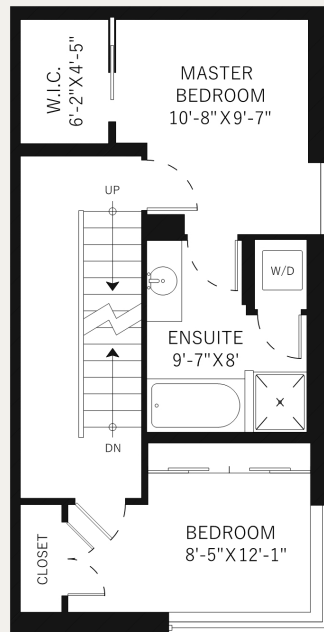

# 1437

Howe Street, Vancouver  
Yaletown

Ceiling Height  
18'

Ceiling Height  
7'-9"

Ceiling Height  
8'-6"

Main Floor Area	493 Sq
Mezzanine Floor Area	224 Sq
Upper Floor	501 Sq
Top Floor	68 Sq
<b>Total Area</b>	<b>1286 Sq</b>

Patio	88 Sq
Roof Patio	190 Sq
<b>Total Patio</b>	<b>278 Sq</b>