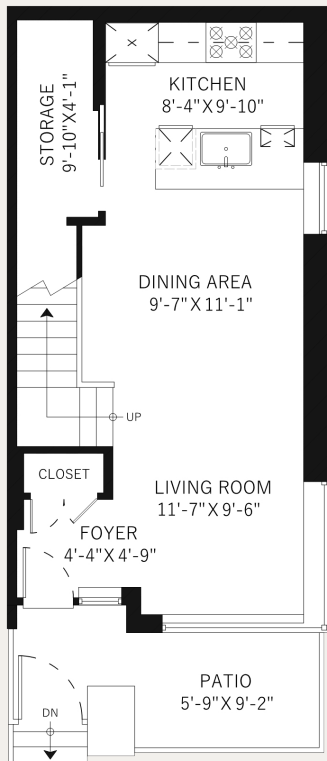

# 1437

Howe Street, Vancouver  
Yaletown

Ceiling Height  
18'

Ceiling Height  
7'-9"

Ceiling Height  
8'-6"

Main Floor Area	493 Sq
Mezzanine Floor Area	224 Sq
Upper Floor	501 Sq
Top Floor	68 Sq
<b>Total Area</b>	<b>1286 Sq</b>

Patio	88 Sq
Roof Patio	190 Sq
<b>Total Patio</b>	<b>278 Sq</b>