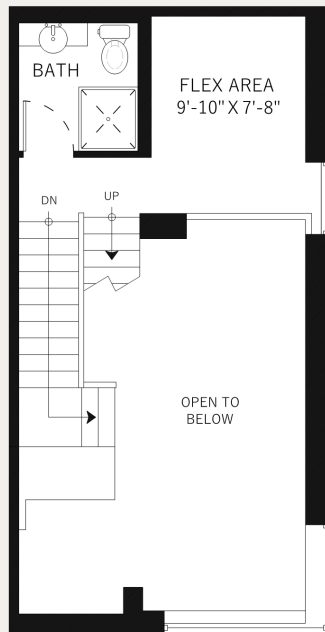

# 1437

Howe Street, Vancouver  
Yaletown

Ceiling Height  
18'

Ceiling Height  
7'-9"

Ceiling Height  
8'-6"

Main Floor Area	493 Sq
Mezzanine Floor Area	224 Sq
Upper Floor	501 Sq
Top Floor	68 Sq
<b>Total Area</b>	<b>1286 Sq</b>

Patio	88 Sq
Roof Patio	190 Sq
<b>Total Patio</b>	<b>278 Sq</b>