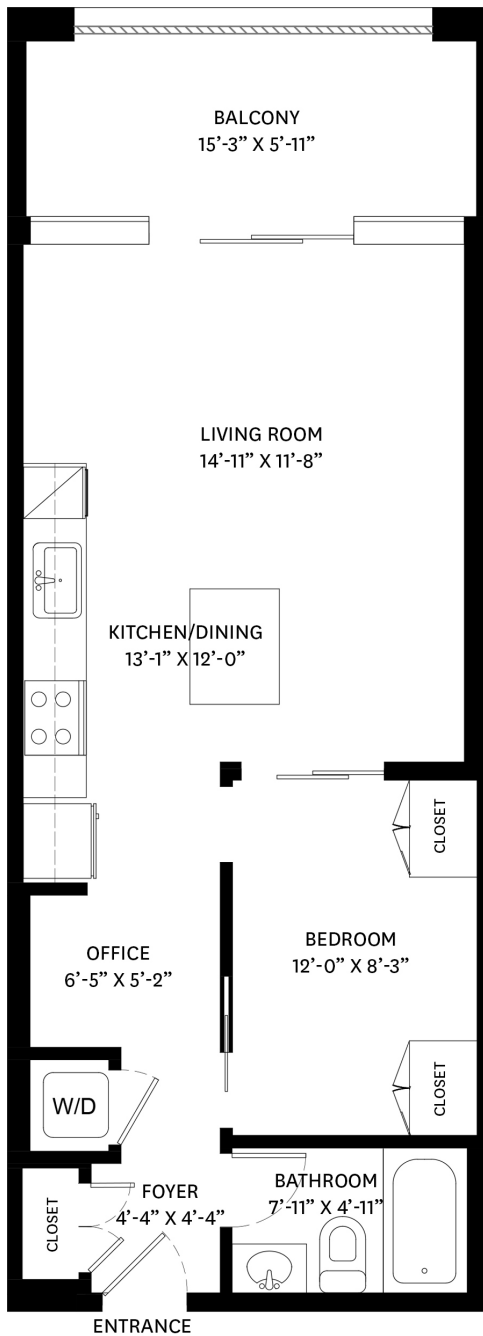

WEST HAVEN
GROUP

411 - 121 Brew Street
Port Moody, BC

Main Floor 609 SQ FT
Balcony 91 SQ FT