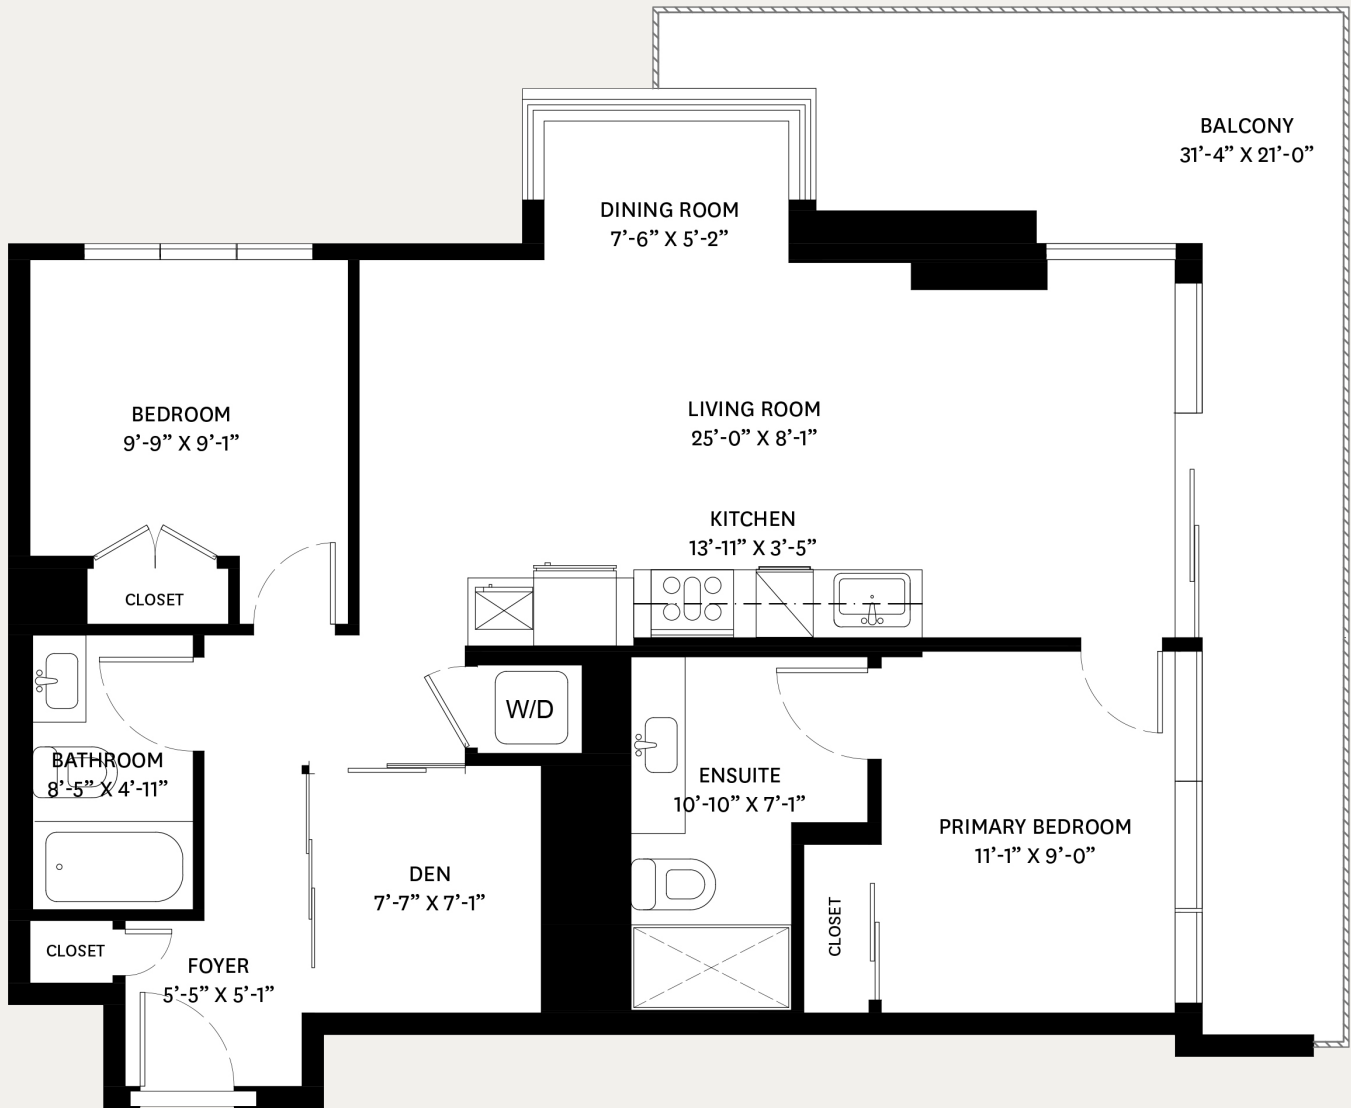

Residence

# 501

4488 JUNEAU STREET, BURNABY  
BRENTWOOD PARK

Main Floor Area	959 Sq
Balcony Area	224 Sq
<b>Total Area</b>	<b>1183 Sq</b>

Ceiling Height  
8'-7"

**WEST HAVEN**  
GROUP

OAKWYN REALTY DOWNTOWN LTD.