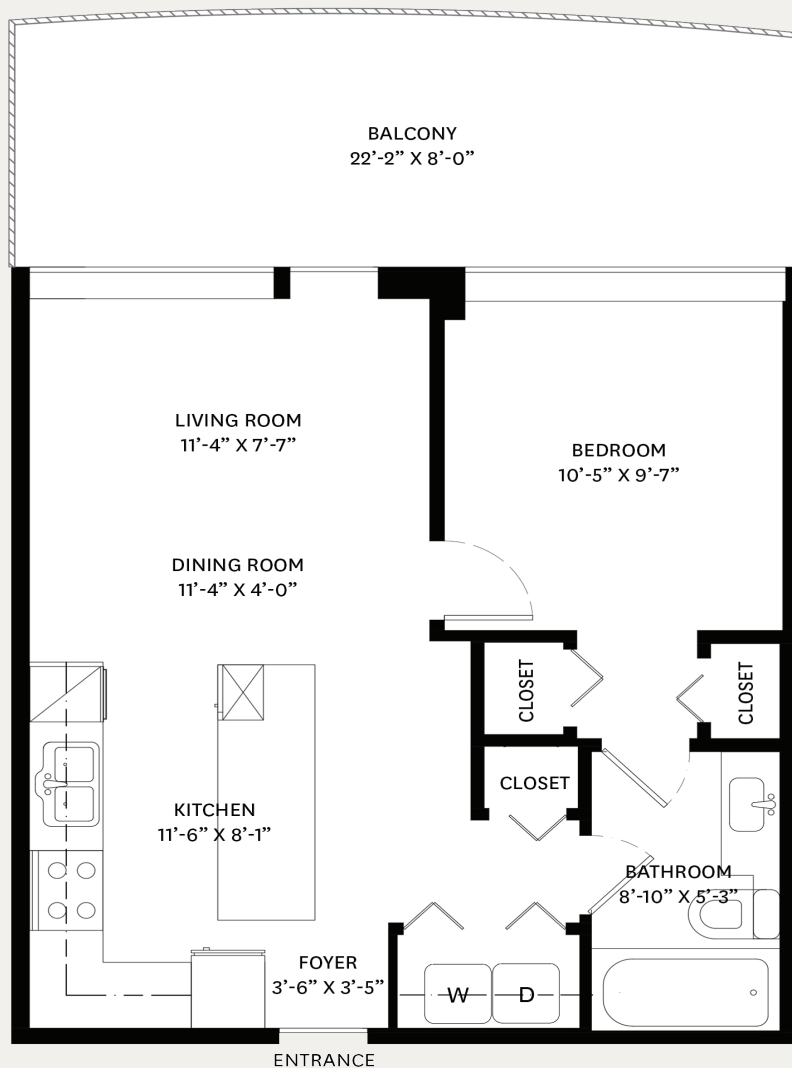

Residence

410

2388 MADISON AVENUE
BRENTWOOD PARK

Main Floor Area
Balcony Area
Total Area

549 Sq
173 Sq
722 Sq

Ceiling Height
8'-5"

WEST HAVEN
GROUP

OAKWYN REALTY DOWNTOWN LTD.