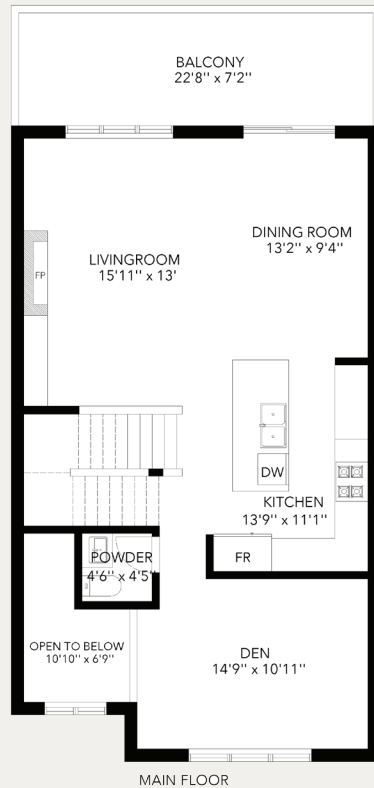

Ceiling Height
9'-0"

Ceiling Height
8'-0"

Main Floor Area	803 Sq	Garage	441 Sq
Upper Floor Area	865 Sq	Balcony Area	161 Sq
Lower Floor Area	375 Sq	Total Area	602 Sq
Total Area	2,046 Sq		