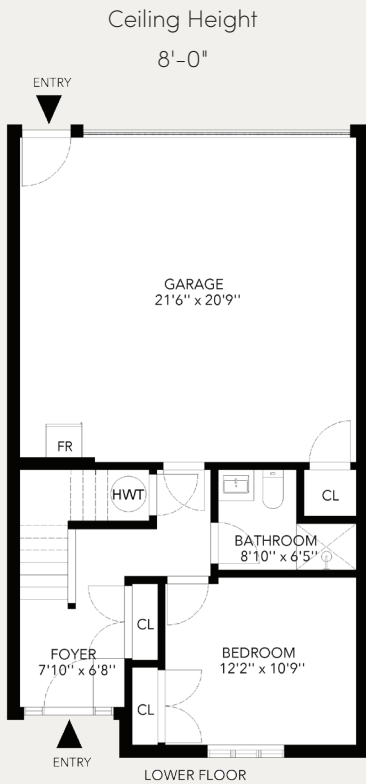

Ceiling Height
9'-0"

Ceiling Height
8'-0"

Main Floor Area	803 Sq	Garage	441 Sq
Upper Floor Area	865 Sq	Balcony Area	161 Sq
Lower Floor Area	375 Sq	Total Area	602 Sq
Total Area	2,046 Sq		