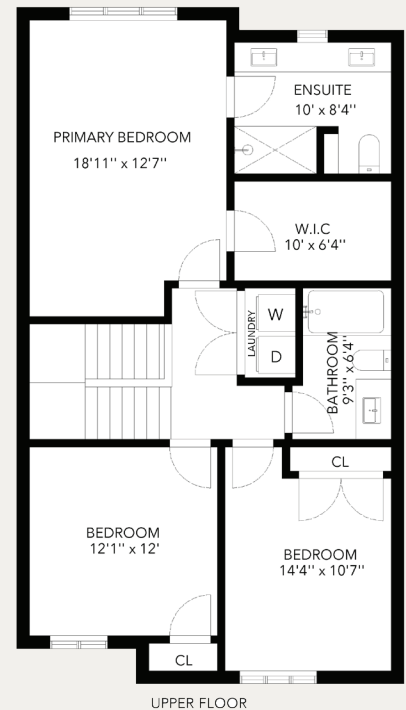

Ceiling Height
9'-0"

Ceiling Height
8'-0"

Main Floor Area	803 Sq	Garage	441 Sq
Upper Floor Area	865 Sq	Balcony Area	161 Sq
Lower Floor Area	375 Sq	Total Area	602 Sq
Total Area	2,046 Sq		