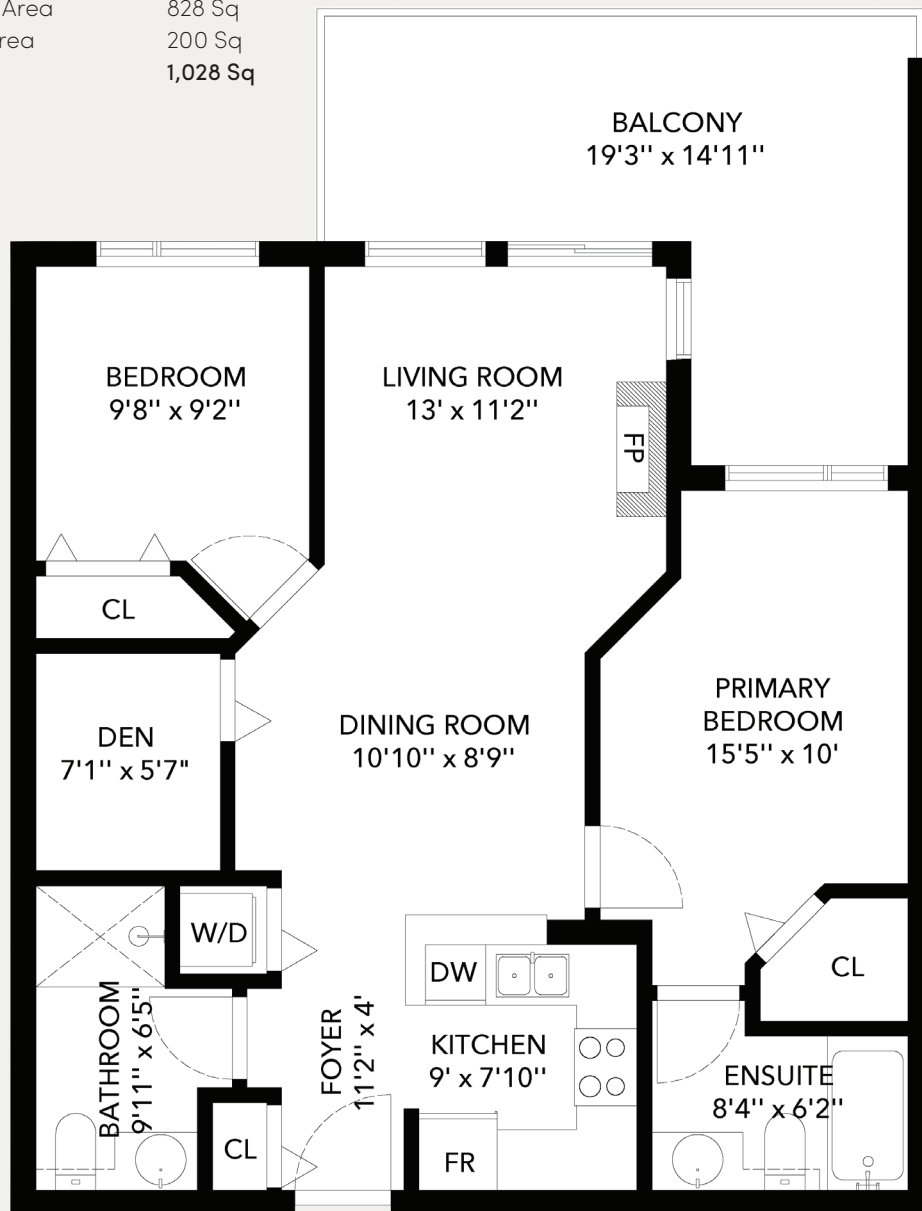

# 202

6328 LARKIN DR  
UNIVERSITY ENDOWMENT

Main Floor Area 828 Sq  
Outdoor Area 200 Sq  
Total Area 1,028 Sq

Ceiling Height 8'-8"

WEST HAVEN  
GROUP

DAKWIN REALTY DOWNTOWN LTD.