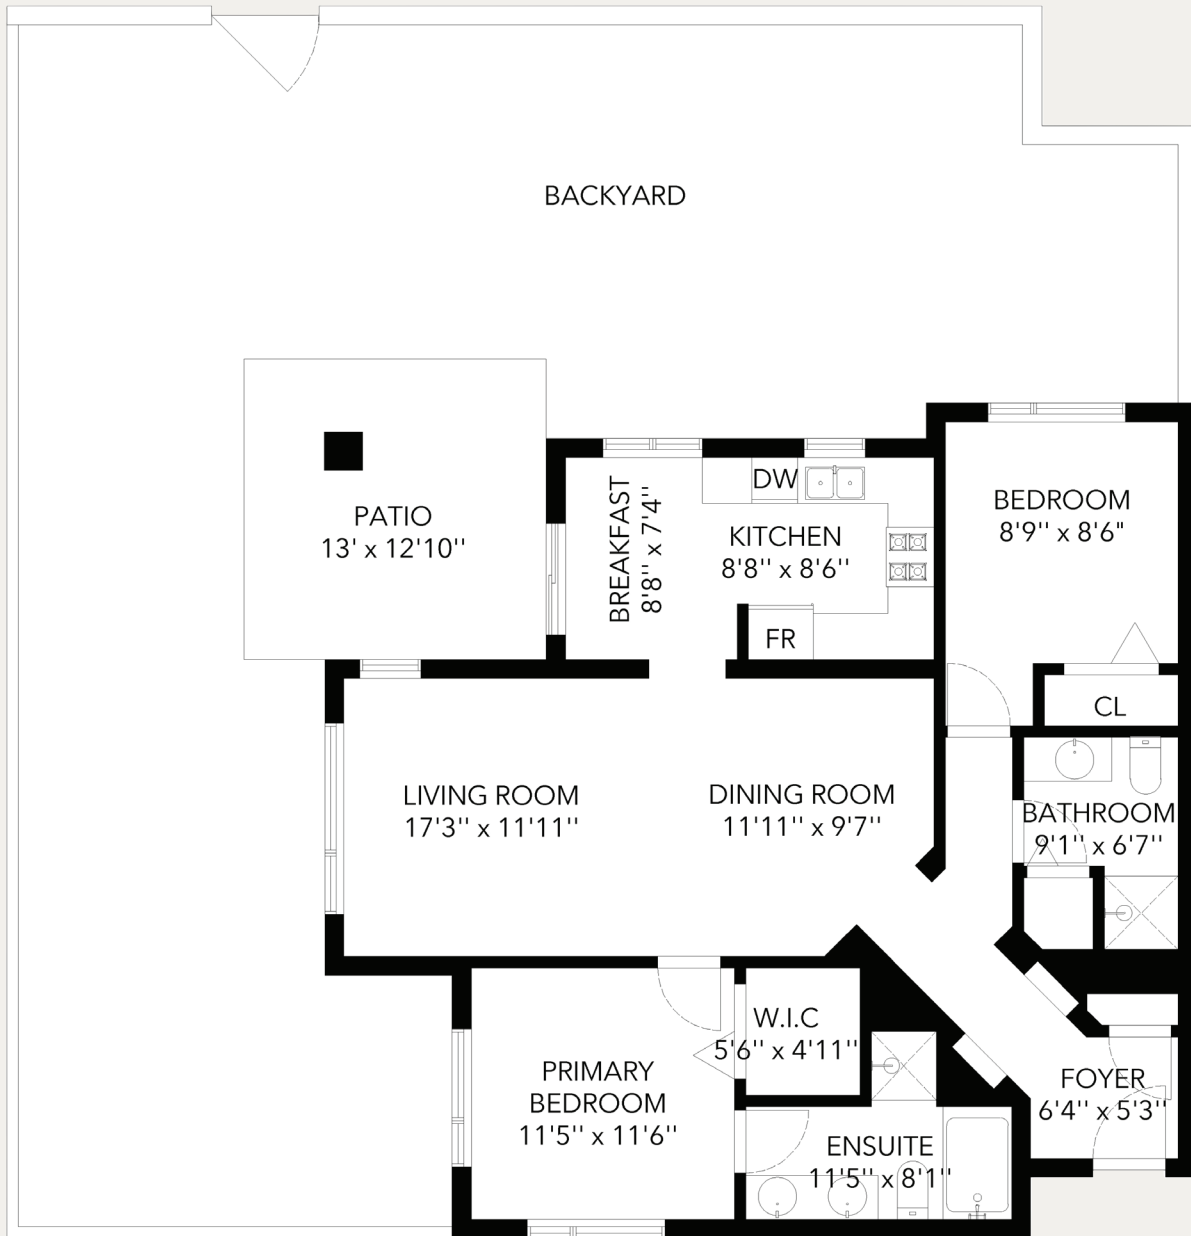

Residence

105

600 KLAHANIE DRIVE
PORT MOODY CENTRE, PORT MOODY

Interior Floor Area 1,014 Sq
Outdoor Area 1,257 Sq

WEST HAVEN
GROUP