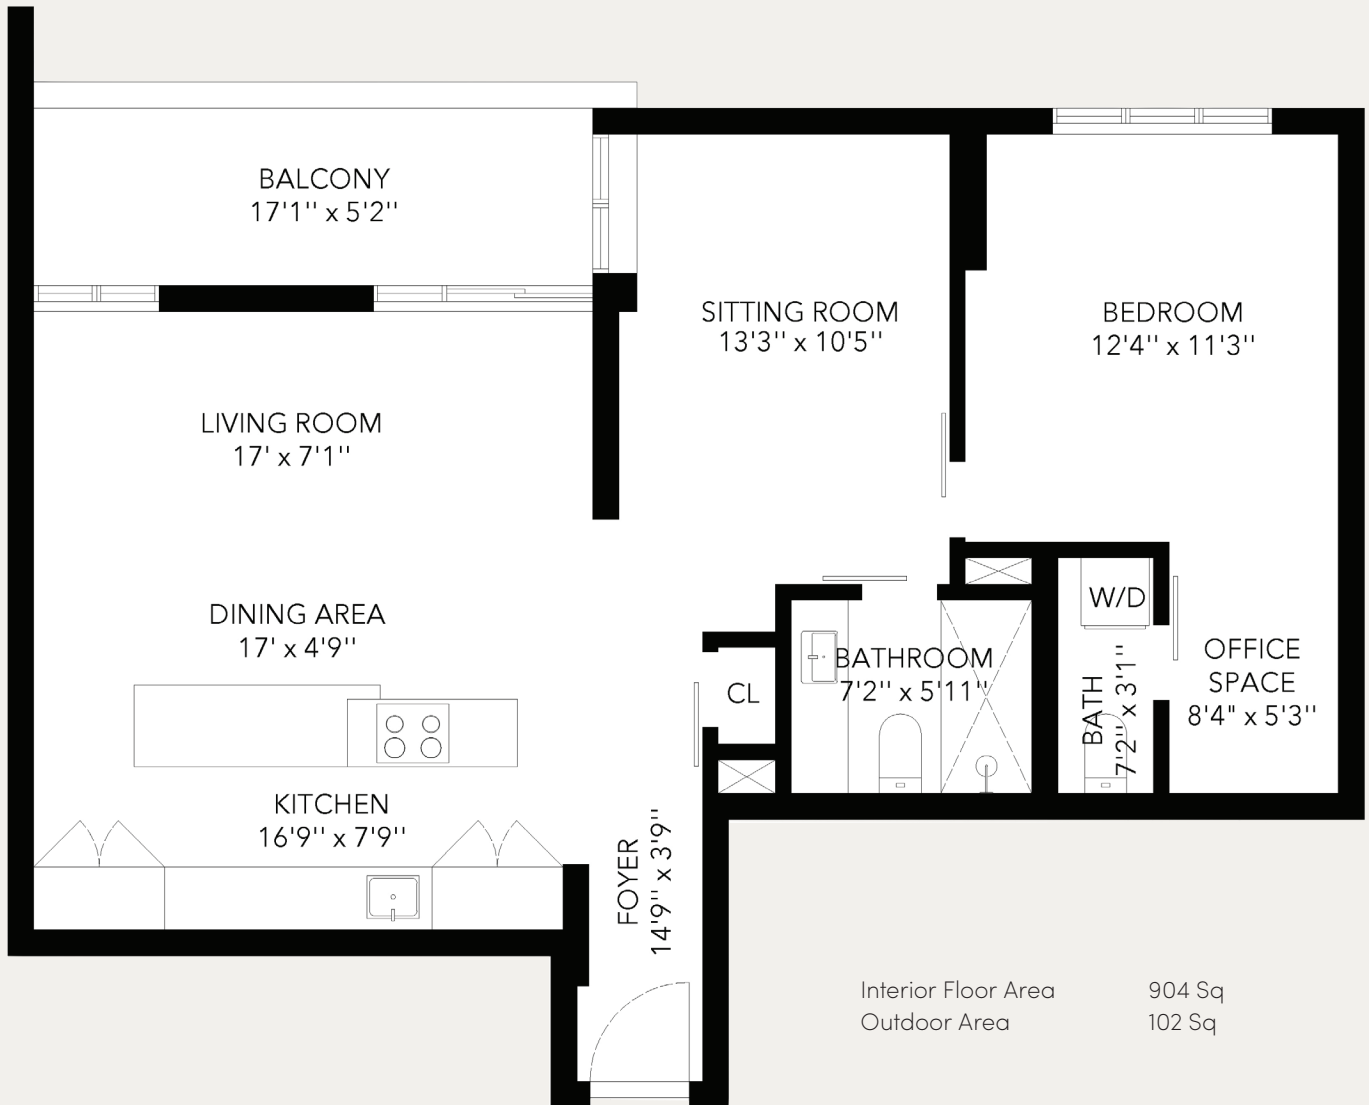

Residence

901

6689 WILLINGDON AVE
MEROTOWN, BURNABY

WEST HAVEN
GROUP